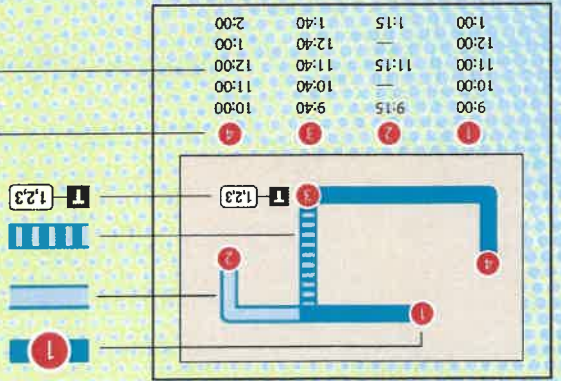

Instructions

- The bus stops at this location at listed times.
- Look for the column of times below the matching symbol in the schedule.
- Only certain trips operate along this portion of the route.
- See the schedule for trips that provide service here.
- The bus operates express along this portion of the route.
- Transfer point shows where this bus intersects with other routes that are available for transfer.
- The bus stops at the times listed below the numbered symbol.
- Light times are A.M.; bold times are P.M.
- The timetable shows when the bus is scheduled to depart.
- Actual departure times may vary and depend upon traffic and weather conditions.
- Arrive at the bus stop about 10 minutes early to avoid missing the bus.

MATA Fares

Adult Base Fare	$1.00
*Student Base Fare	$1.00
*Seniors/Disabled Base Fare	$0.50
MATAplus Base Fare	$2.00

MULTI-RIDE PASSES

Daily FastPass	$2.00
*Student Daily FastPass	$2.00
*Senior/Disabled Daily FastPass	$1.00

*MATA ID REQUIRED.

Seniors & people with disabilities must have a valid MATA ID for the reduced price.

Route schedules may be subject to change without notice.

MATA Information

Call Center & Customer Services
(901) 274 - MATA (6282)

Airways Transit Center
3033 Airways Boulevard

American Way Transit Center
3921 American Way

Hudson Transit Center
444 N. Main Street

MATA Administrative Offices
One Commerce Square Building
40 S. Main Street

MATA Operations Center
1370 Levee Road

Large print schedules are available upon request.
All buses are wheelchair accessible.

Visit us at : www.MATAttransit.com

EFFECTIVE : 8/13/2023

ROUTE 28 Airport

SERVING

- Hudson Transit Center
- Nonconnah Corp. Center
- DHS
- Airways Transit Center
- Memphis International Airport
- IRS

(901) 274-6282
www.matatransit.com