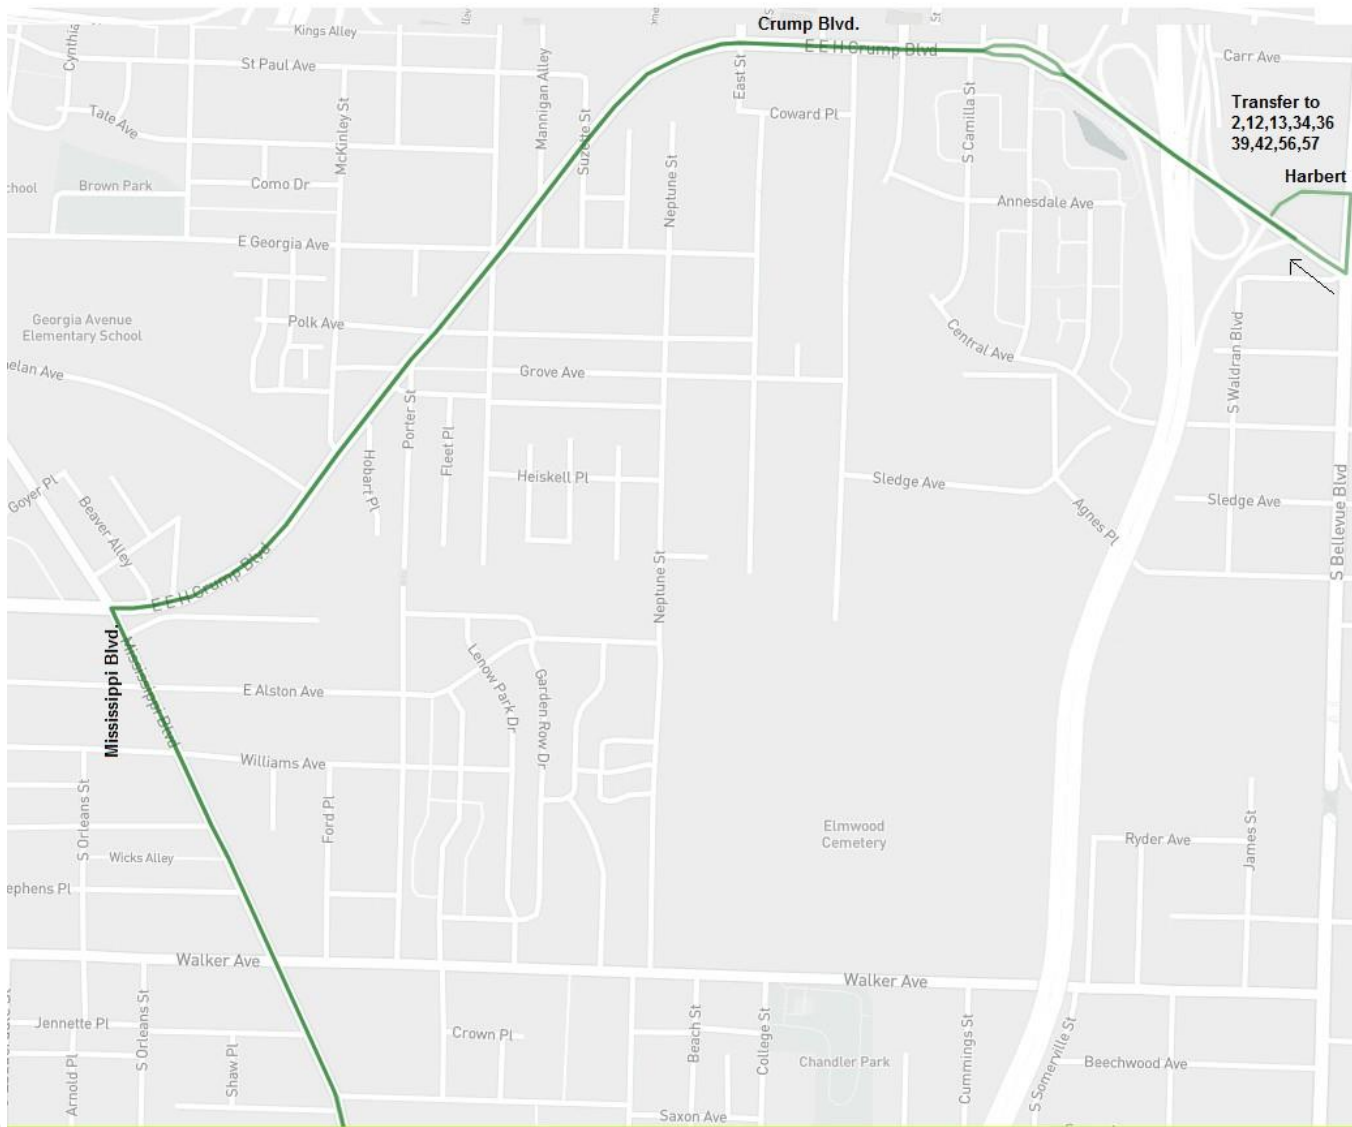

Directions:

Route 2 Outbound

Start at Harbert and Bellevue
Left on Bellevue
Right on Peabody
Left on Cleveland
Right on Madison
Continue regular route

Route 2 Inbound

Head west on Madison
Left on Cleveland
Right on Peabody
Left on Bellevue
Right on Lamar
Right on Harbert

Connecting routes:
4,12,13,34,36,39,42,56,57

St. Jude Marathon Detour

Route 4 Detour

Effective: Saturday, December 2, 2023
at 7:00 AM to 3:00 PM

Directions:

Route 4 Outbound

Start at Harbert and Bellevue
Right on Bellevue
Right on Lamar which becomes Crump
Left on Mississippi
Continue regular route

Directions:

Route 8 Outbound

Start at Chelsea at Danny Thomas, Right on Firestone, Right on Breedlove, Left on Chelsea
Continue regular route

Route 8 Inbound

On Regular route but the end point is Chelsea at Danny Thomas.