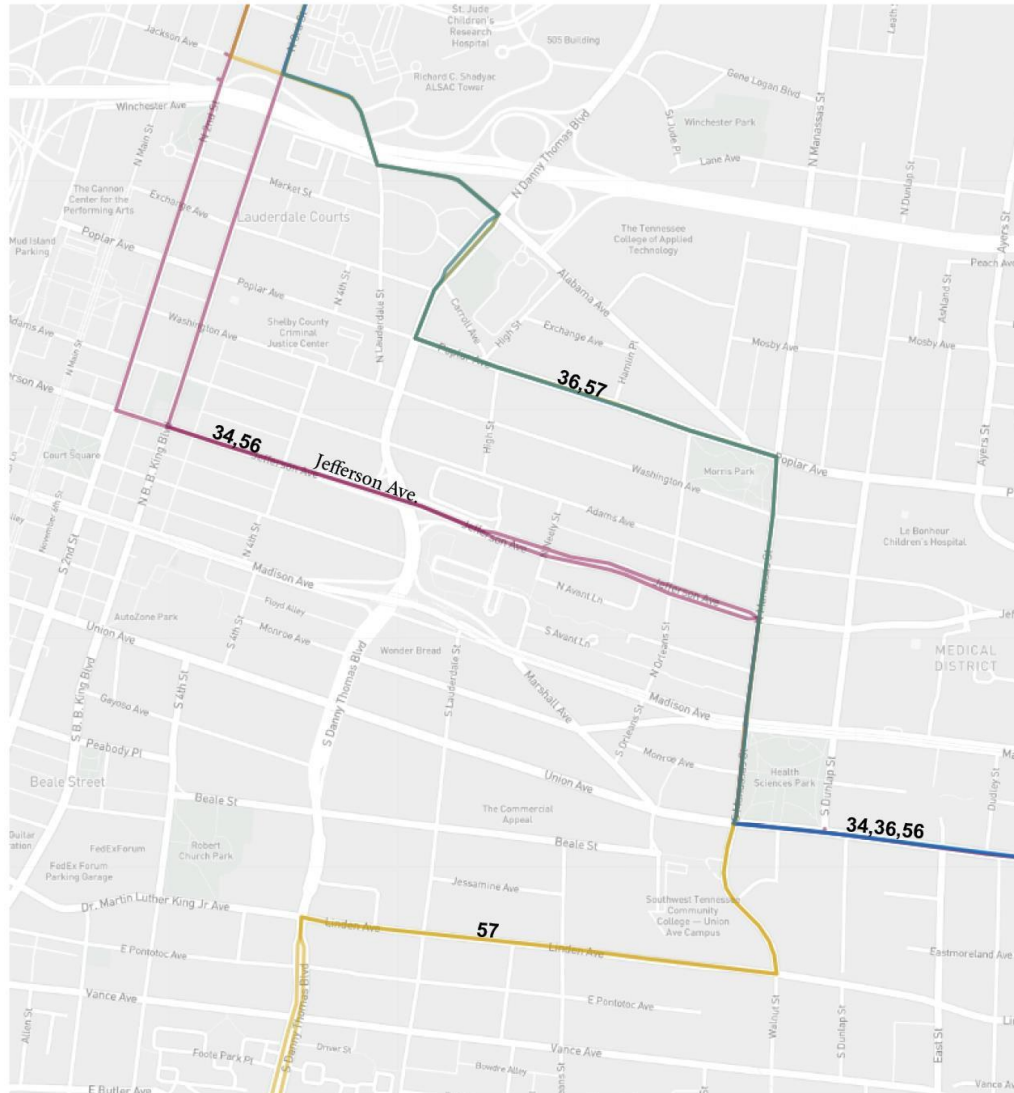

2023 St. Jude Pre-Marathon Course Map

Effective:

Saturday, December 2, 2023 at
7:00 AM to 3:00 PM

Route 36 Outbound

South on Danny Thomas
Left on Poplar
Right on Manassas
Left on Union
Continue regular route

Route 36 Inbound

West on Union
Right on Manassas
Left on Poplar
Right on Danny Thomas
Continue regular route

Routes 34 and 56 Outbound

South on Second
Left on Jefferson
Right on Manassas
Left on Union
Continue regular route

Routes 34 and 56 Inbound

West on Union
Right on Manassas
Left on Jefferson
Right on B.B. King
Continue regular route

Route 57 Outbound

South on Danny Thomas
Left on Poplar
Right on Manassas which becomes Walnut
Right on MLK

Route 57 Inbound

North on Danny Thomas
Right on MLK
Left on Walnut which becomes Manassas
Left on Poplar
Right on Danny Thomas
Continue regular route