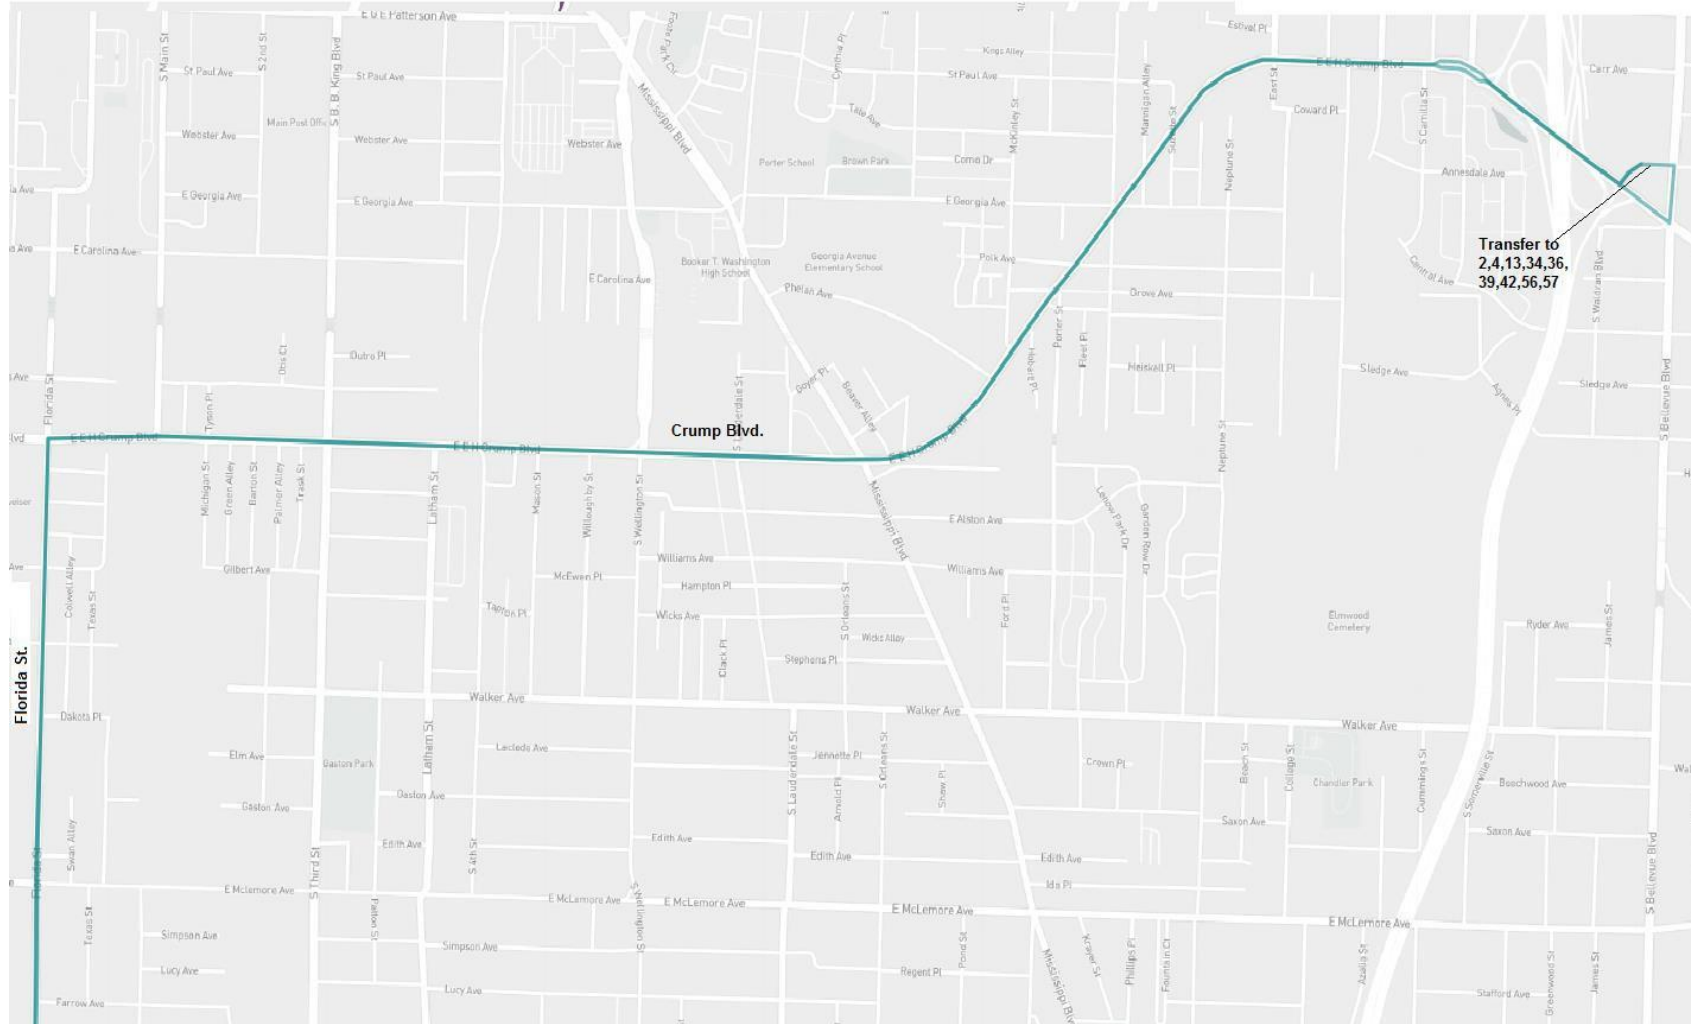

Directions:

Route 8 Outbound

Start at Chelsea at Danny Thomas, Right on Firestone, Right on Breedlove, Left on Chelsea
Continue regular route

Route 8 Inbound

On Regular route but the end point is Chelsea at Danny Thomas.

Connecting routes: 11 and 40

St. Jude Marathon Detour

Route 11 Detour

Effective: Saturday, December 2, 2023 at 7:00 AM to 3:00 PM

Directions:

Route 11 Outbound

Start at Chelsea at Danny Thomas
Continue regular route

Route 11 Inbound

Left on Firestone, Right on Breedlove, Right on Chelsea, end at Chelsea at Danny Thomas

Connecting routes: 8 and 40

St. Jude Marathon Detour

Route 12 Detour

Effective: Saturday, December 2, 2023
at 7:00 AM to 3:00 PM

Directions:

Route 12 Outbound

- Start at Harbert and Bellevue
- Right on Bellevue
- Right on Lamar which becomes Crump
- Left on Florida
- Continue regular route

Route 12 Inbound

- Head north on Florida
- Right on Crump which becomes Lamar
- Left on Harbert