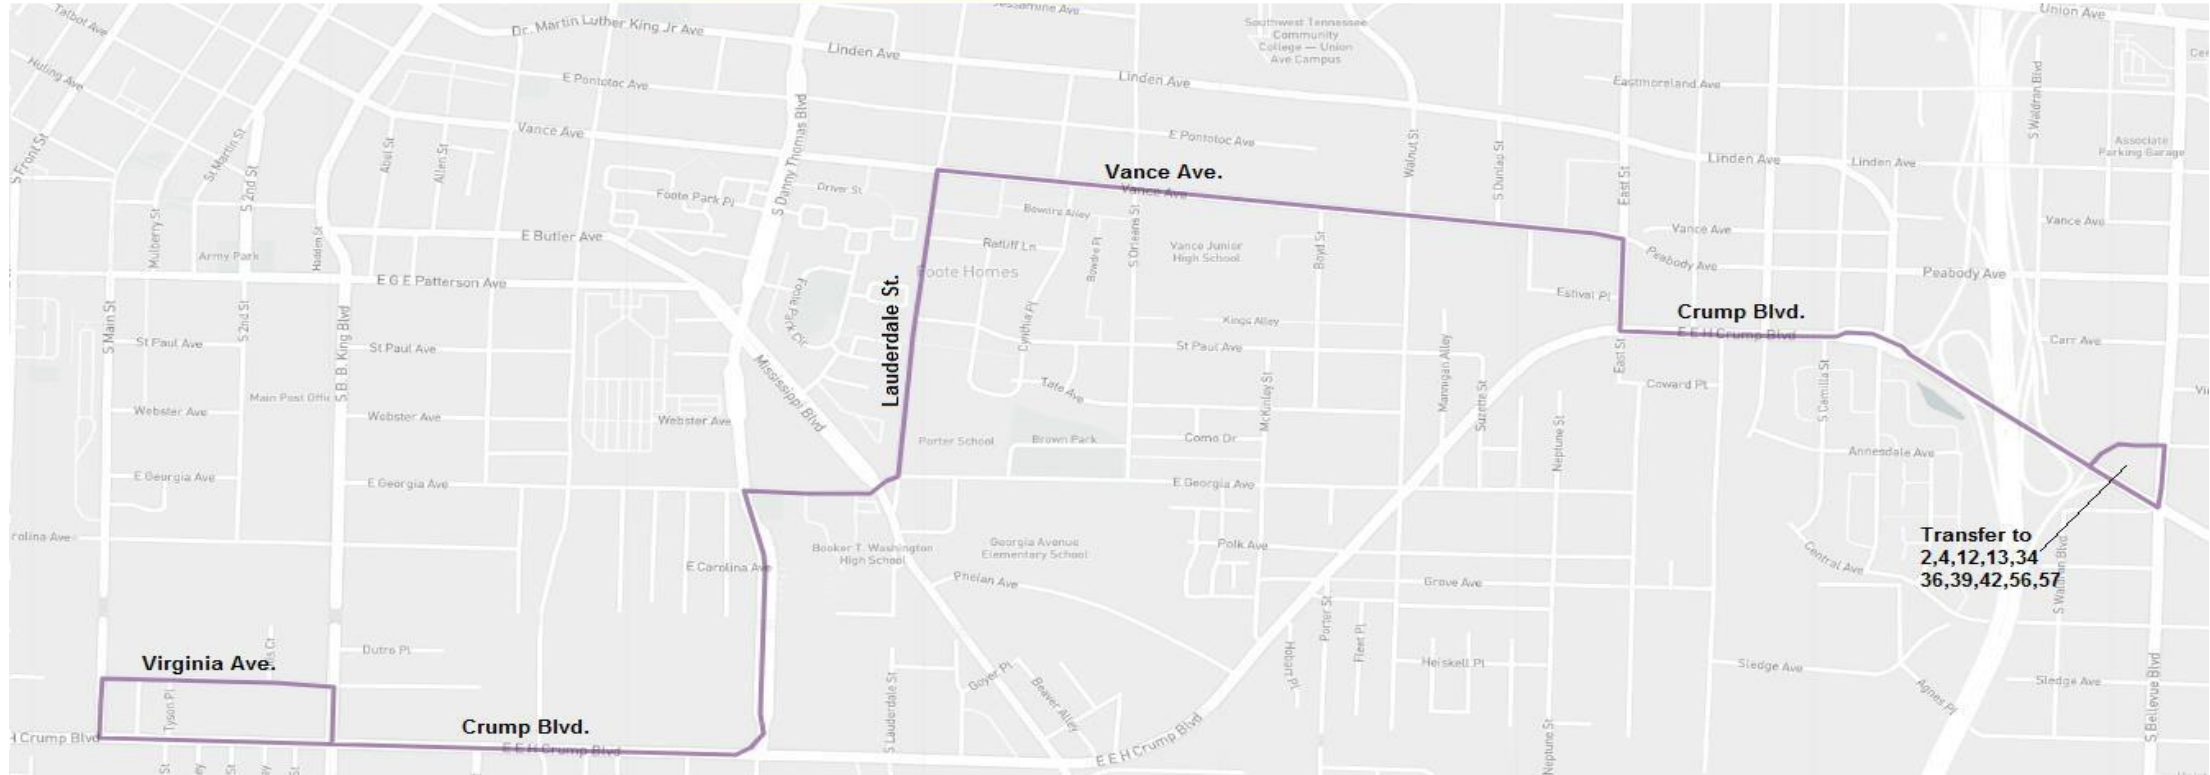

South on Second
Left on Jefferson
Right on Manassas
Left on Union
Continue regular route

Routes 34 and 56 Inbound

West on Union
Right on Manassas
Left on Jefferson
Right on B.B. King
Continue regular route

Route 57 Outbound

South on Danny Thomas
Left on Poplar
Right on Manassas which becomes Walnut
Right on MLK

Route 57 Inbound

North on Danny Thomas
Right on MLK
Left on Walnut which becomes Manassas
Left on Poplar
Right on Danny Thomas
Continue regular route

2023 St. Jude Marathon Course Map

Effective:
Saturday, December 2, 2023 at 7:00 AM to 3:00 PM

St. Jude Marathon Detour

Downtown Shuttle

Effective: Saturday, December 2, 2023 at 7:00 AM to 3:00 PM

Directions: Start at Harbert and Bellevue, Right on Bellevue, Right on Lamar which becomes Crump, Right on East, Left on Vance, Left on Lauderdale, Right on Georgia, Left on Danny Thomas, Right on Crump, Right on Main, Right on Virginia, Right on B.B. King, Left on Crump, Left on Danny Thomas, Right on Georgia, Left on Lauderdale, Right on Vance, Right on East, Left on Crump, Left on Harbert

Route 13 Inbound

Head north on Fourth
Right on Crump which becomes Lamar
Left on Harbert, Change to Line 40,
Right on Bellevue, Right on Lamar,
Right I-240 North, Exit Chelsea, Left on
Chelsea, right on Thomas .