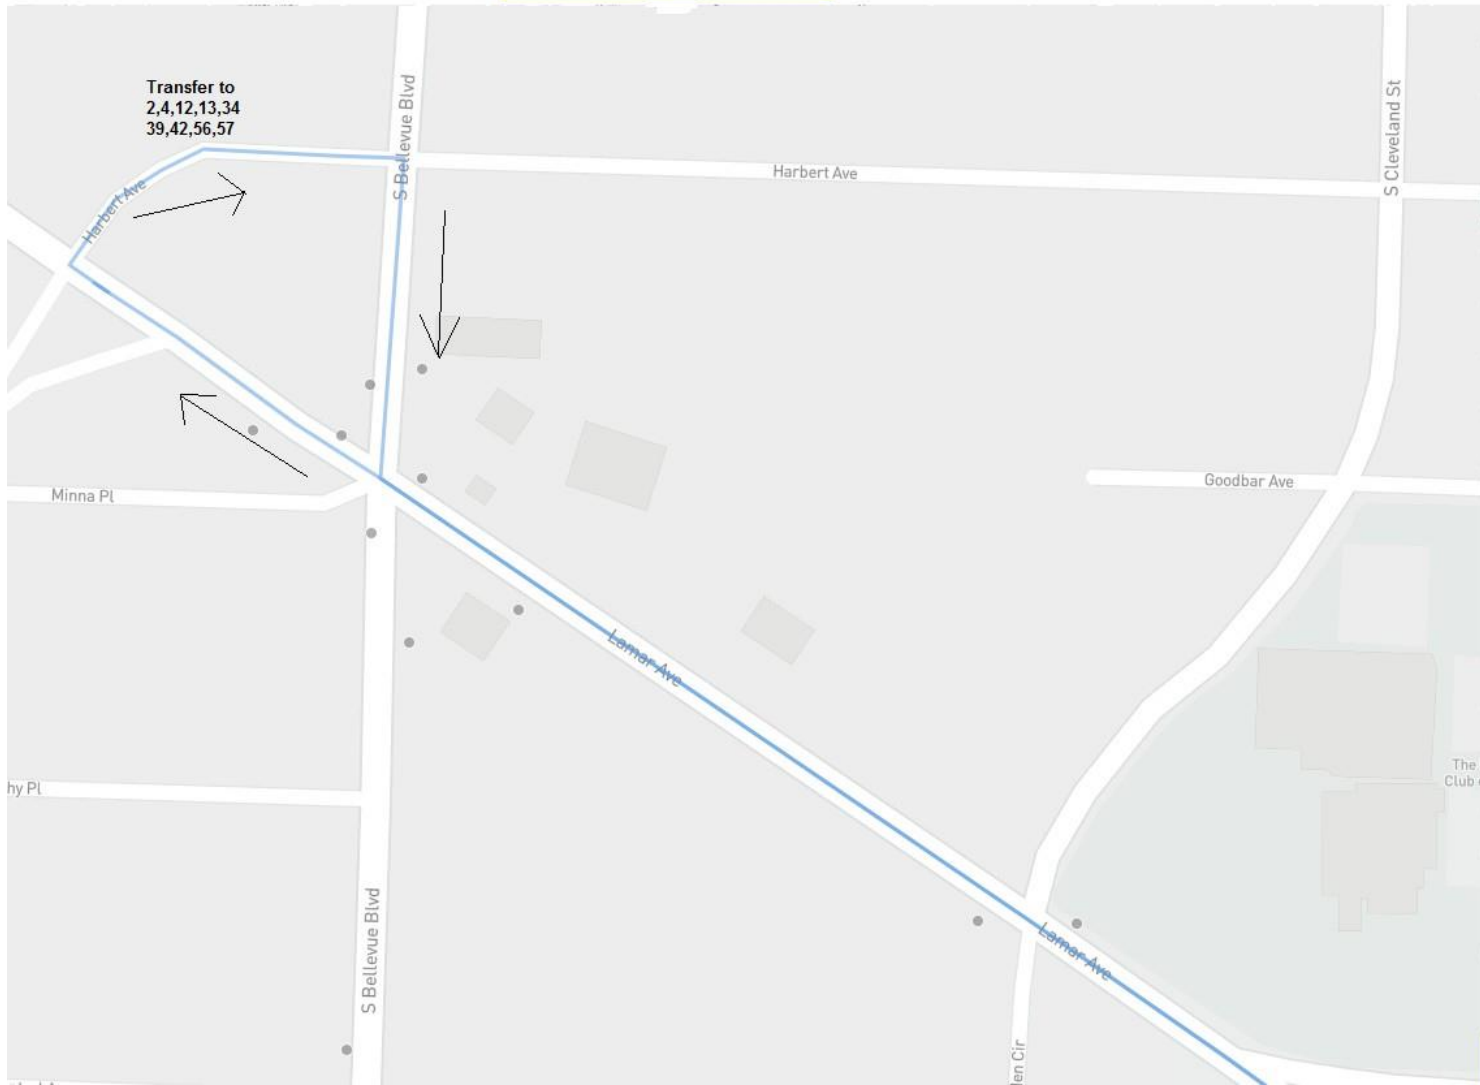

Directions:

Route 34 Outbound

Start at Harbert and Bellevue
Left on Bellevue
Right on Peabody
Left on Cleveland
Right on Union
Continue regular route

Route 34 Inbound

Head west on Union
Left on Cleveland
Right on Peabody
Left on Bellevue
Right on Lamar
Right on Harbert

Connecting routes:
2,4,12,13,36,39,42,56,57

St. Jude Marathon Detour

Route 36 Detour

Effective: Saturday, December 2, 2023 at 7:00 AM to 3:00 PM

Directions:

Route 36 Outbound

Start at Harbert and Bellevue Right on Bellevue
Left on Lamar
Continue regular route