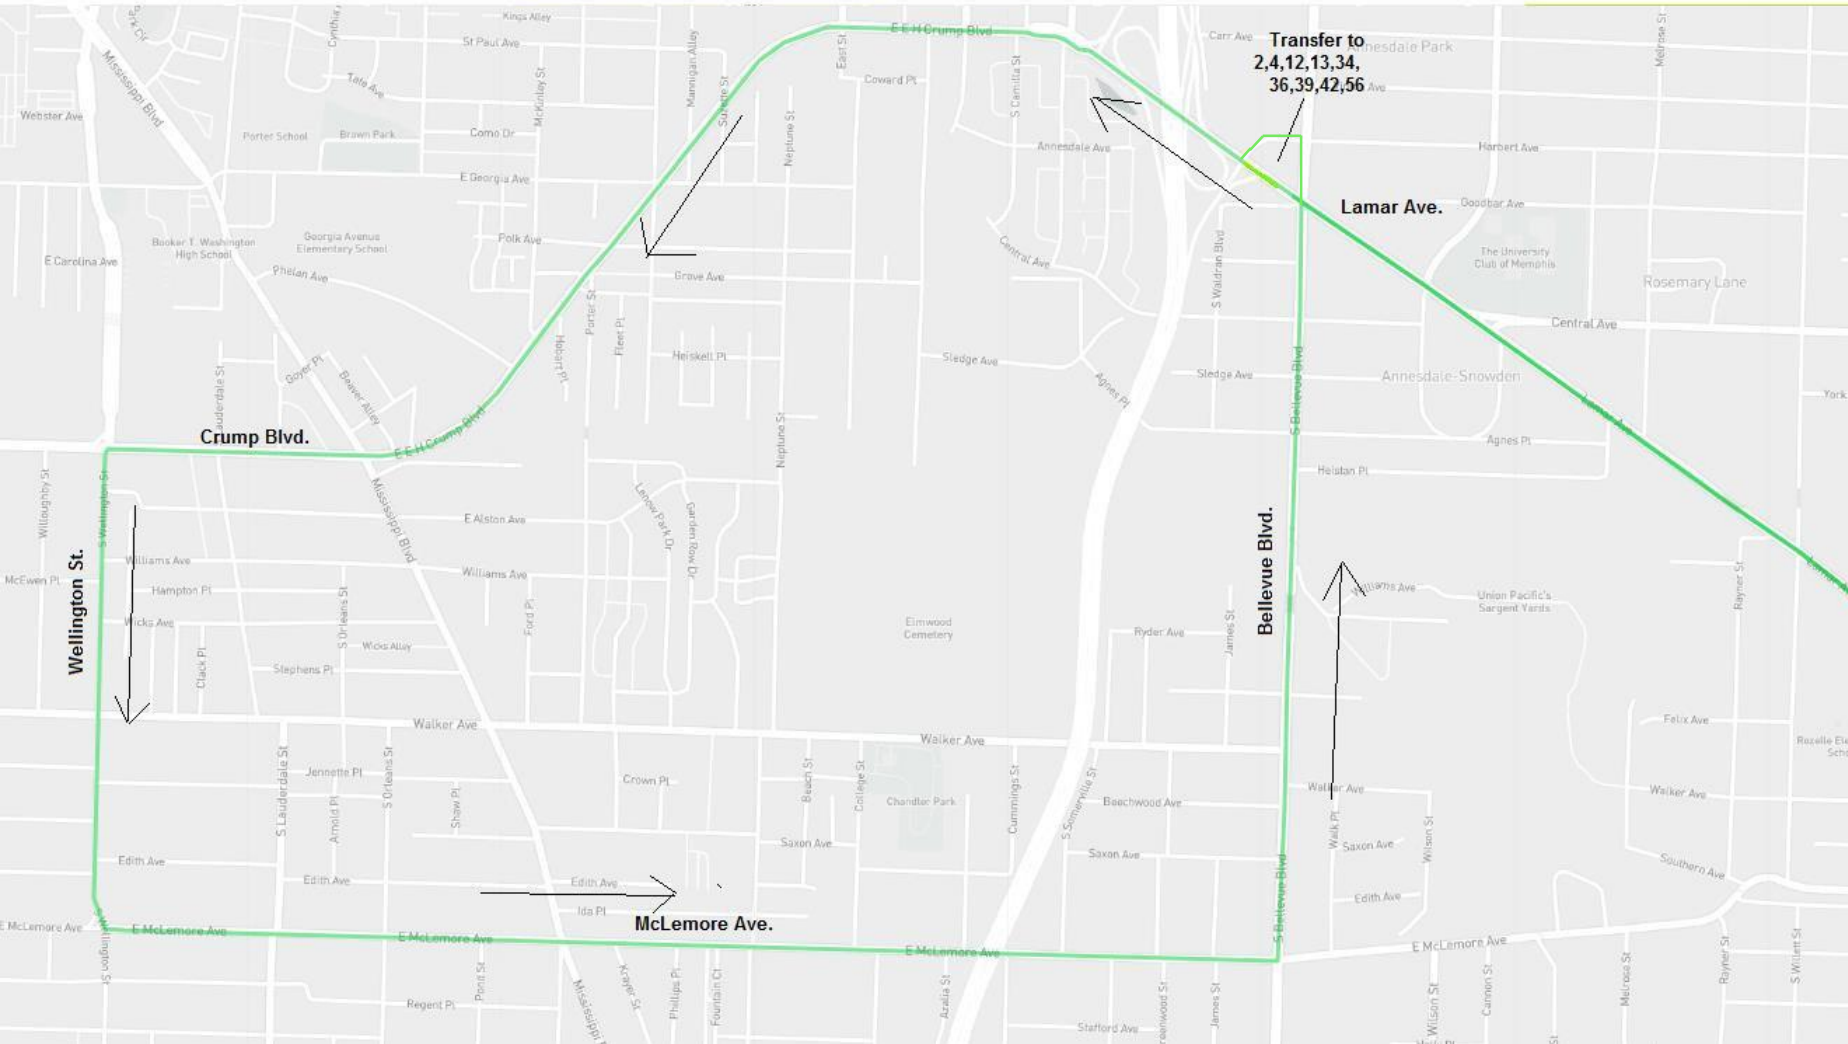

2023 St. Jude Marathon Course Map

Effective:
Saturday, December 2, 2023 at 7:00 AM to 3:00 PM

St. Jude Marathon Detour

Downtown Shuttle

Effective: Saturday, December 2, 2023 at 7:00 AM to 3:00 PM

Directions: Start at Harbert and Bellevue, Right on Bellevue, Right on Lamar which becomes Crump, Right on East, Left on Vance, Left on Lauderdale, Right on Georgia, Left on Danny Thomas, Right on Crump, Right on Main, Right on Virginia, Right on B.B. King, Left on Crump, Left on Danny Thomas, Right on Georgia, Left on Lauderdale, Right on Vance, Right on East, Left on Crump, Left on Harbert

Effective: Saturday, December 2, 2023 at 7:00 AM to 3:00 PM

Directions: Route 53 Outbound: Start at Watkins and Jackson, Left on Jackson, Right on Hollywood, Left on Summer, Continue regular route

Route 53 Inbound: Head west on Summer, Right on Hollywood, Left on Jackson, Right on Bellevue, Right on Vollintine, Right on Watkins, Stop at Watkins and Jackson Near Side

Connecting routes: 2,4,12,13,34,36,39,42,56,57

St. Jude Marathon Detour

Route 57 Detour

Effective: Saturday, December 2, 2023
at 7:00 AM to 3:00 PM

Directions:

Route 57 Outbound

Start at Harbert and Bellevue
Right on Bellevue
Right on Lamar which becomes Crump
Left on Wellington
Continue regular route