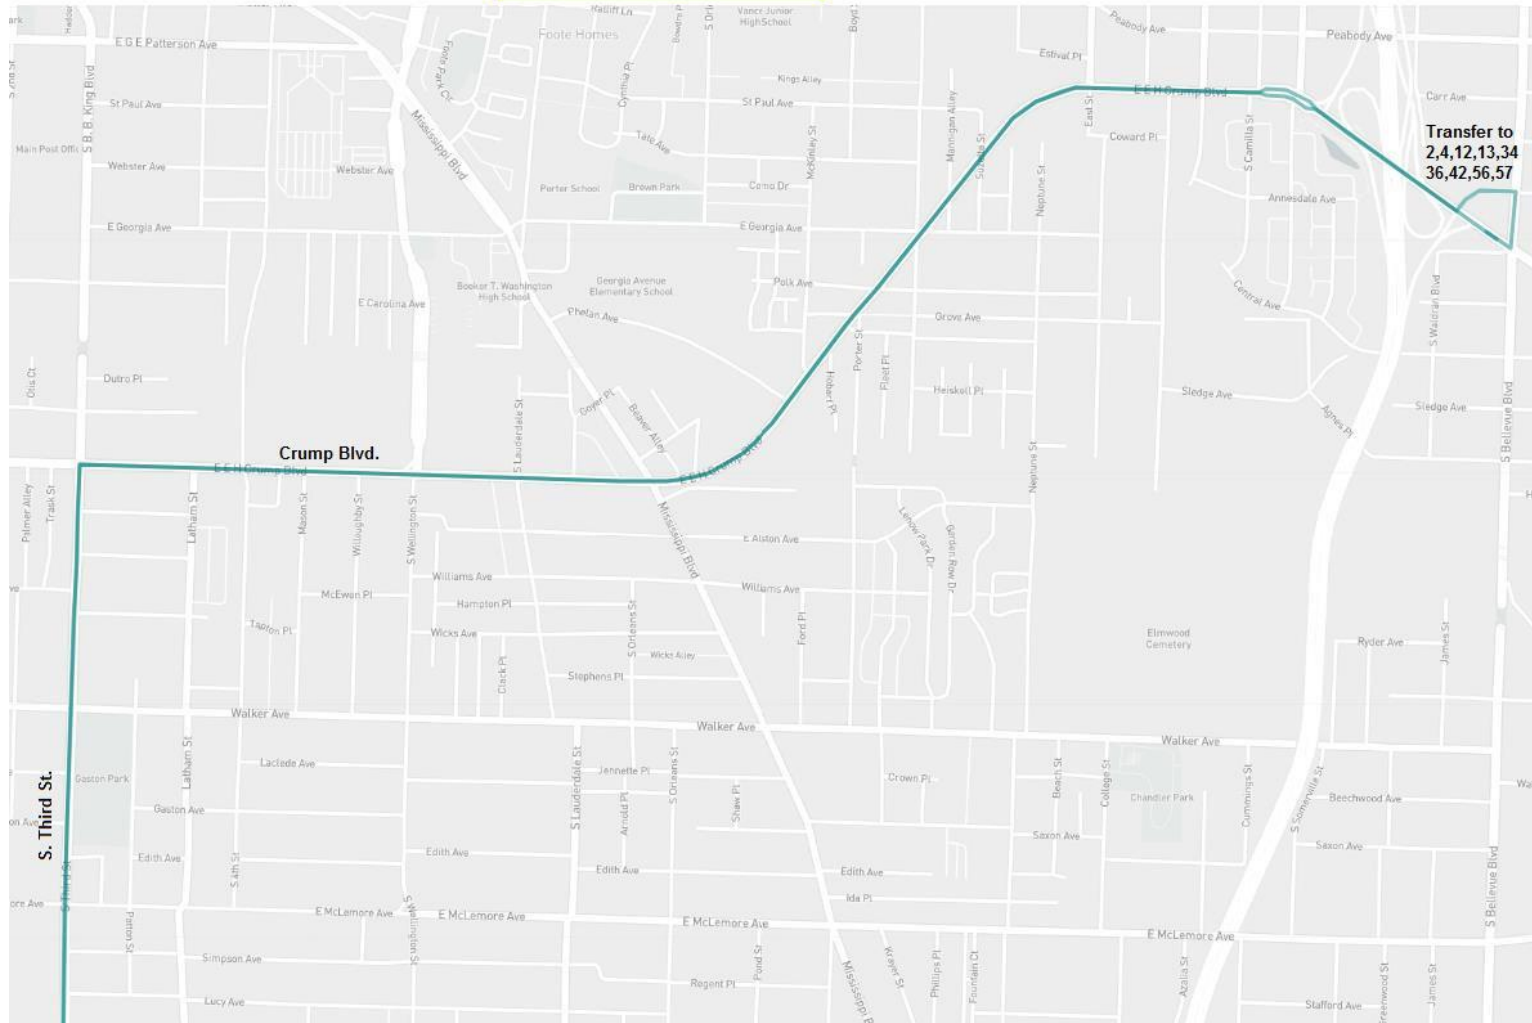

Connecting routes:
2,4,12,13,36,39,42,56,57

St. Jude Marathon Detour

Route 36 Detour

Effective: Saturday, December 2, 2023 at 7:00 AM to 3:00 PM

Directions:

Route 36 Outbound

Start at Harbert and Bellevue Right on Bellevue
Left on Lamar
Continue regular route

Route 36 Inbound

Head west on Lamar
Right on Harbert

Connecting routes:

2,4,12,13,34,39,42,56,57

St. Jude Marathon Detour

Route 39 Detour

Effective: Saturday, December 2, 2023
at 7:00 AM to 3:00 PM

Directions:

Route 40 Inbound

From Stage and Thomas, Right on
Thomas, Left on Firestone, Right
Breedlove, Right Chelsea, Right on
Thomas, Change to Line 13, Right on
Firestone, Right on Breedlove, Left
Chelsea, Right I-240 south, Exit
Lamar/Crump Left on Lamar, Left on
Harbert, /right Bellevue