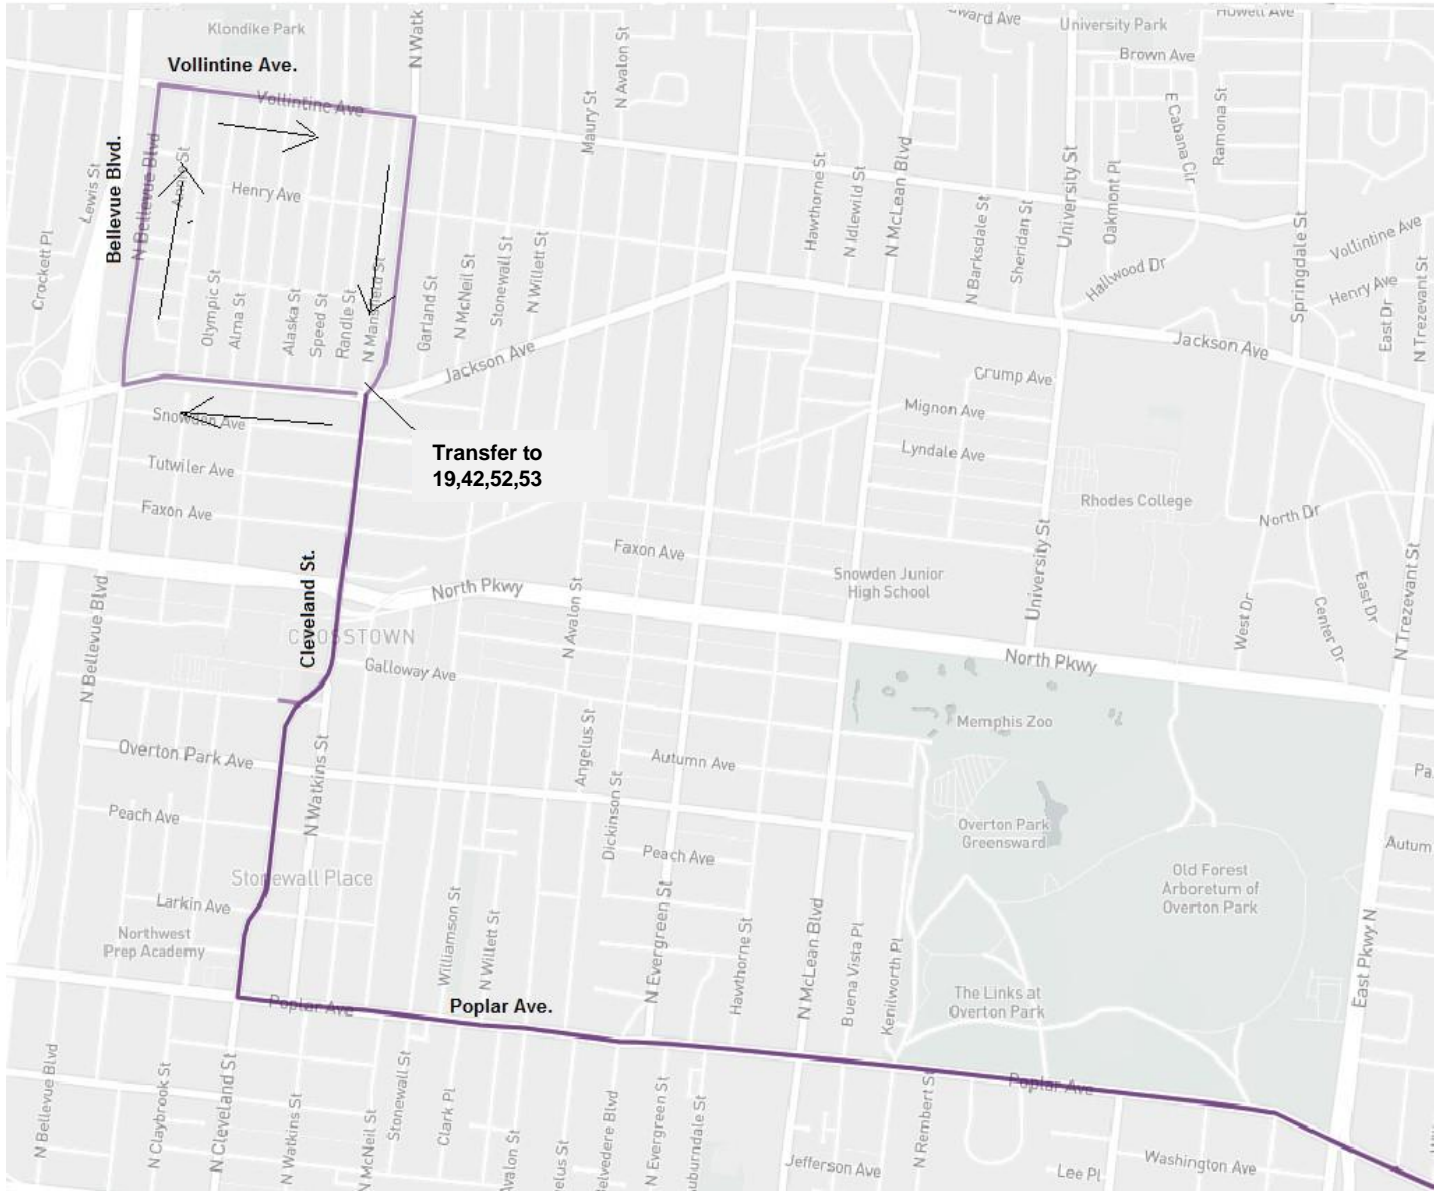

Connecting routes:

2,4,12,13,34,36,42,56,57

St. Jude Marathon Detour

Route 40 Detour

Effective: Saturday, December 2, 2023
at 7:00 AM to 3:00 PM

Directions:

Route 40 Outbound

Starting from Chelsea and
Thomas Right on Firestone
Right on Breedlove right on Chelsea,
Right Thomas, Right on Stage
Continue regular route

Route 40 Inbound

From Stage and Thomas, Right on
Thomas, Left on Firestone, Right
Breedlove, Right Chelsea, Right on
Thomas, Change to Line 13, Right on
Firestone, Right on Breedlove, Left
Chelsea, Right I-240 south, Exit
Lamar/Crump Left on Lamar, Left on
Harbert, /right Bellevue

Connecting routes:

2,4,12,13,34,36,42,56,57

St. Jude Marathon Detour

Route 50 Detour

Effective: Saturday, December 2, 2023 at
7:00 AM to 3:00 PM

Directions:

Route 50 Outbound

Start at Watkins and Jackson
Head south on Watkins which
becomes Cleveland
Left on Poplar
Continue regular route

Route 50 Inbound

Head west on Poplar
Right on Cleveland which becomes
Watkins
Left on Jackson
Right on Bellevue
Right on Vollintine
Right on Watkins
Stop at Watkins and Jackson near side

Connecting routes: 19,42,52,53