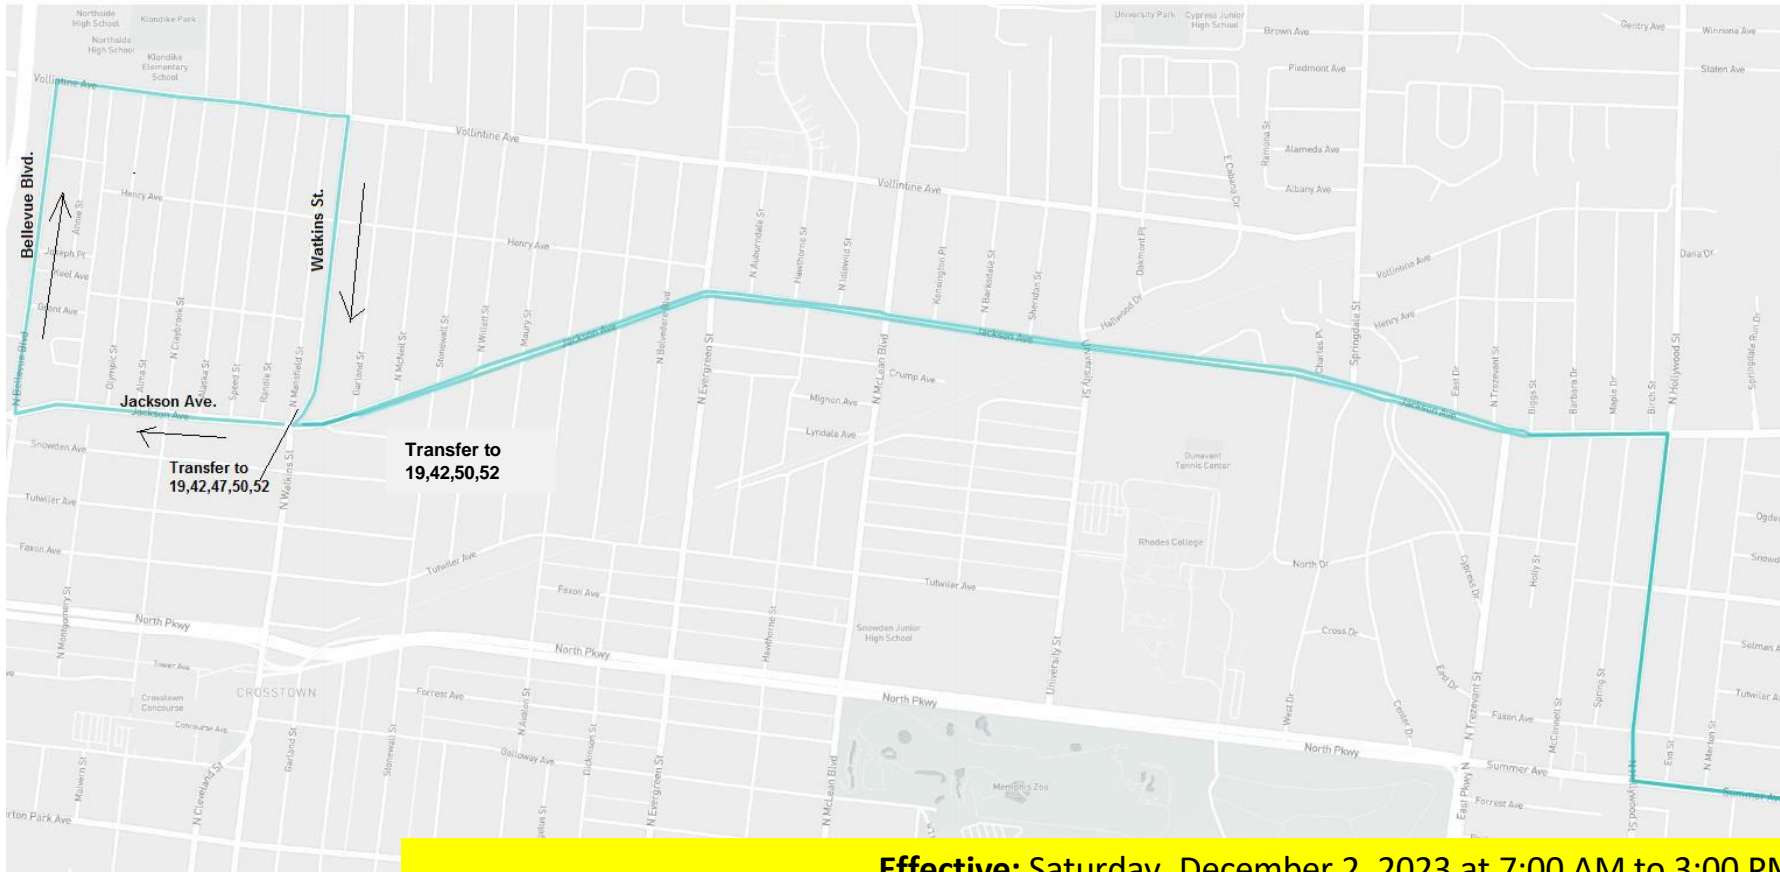

St. Jude Marathon Detour

Route 52 Detour

Effective: Saturday, December 2, 2023
at 7:00 AM to 3:00 PM

Directions:

Route 52 Outbound

Start at Manassas and Jackson
Left on Jackson
Continue regular route

Route 52 Inbound

Head west on Jackson
Right on Thomas
Right on Chelsea
Right on Manassas
Stop at Manassas and Jackson near
side

Connecting routes:

19,42,50,53 (at Jackson and Watkins)

St. Jude Marathon Detour

Route 53 Detour

Effective: Saturday, December 2, 2023 at 7:00 AM to 3:00 PM

Directions: Route 53 Outbound: Start at Watkins and Jackson, Left on Jackson, Right on Hollywood, Left on Summer, Continue regular route

Route 53 Inbound: Head west on Summer, Right on Hollywood, Left on Jackson, Right on Bellevue, Right on Vollintine, Right on Watkins, Stop at Watkins and Jackson Near Side

Connecting routes: 2,4,12,13,34,36,39,42,56,57

St. Jude Marathon Detour

Route 57 Detour

Effective: Saturday, December 2, 2023
at 7:00 AM to 3:00 PM

Directions:

Route 57 Outbound

Start at Harbert and Bellevue
Right on Bellevue
Right on Lamar which becomes Crump
Left on Wellington
Continue regular route