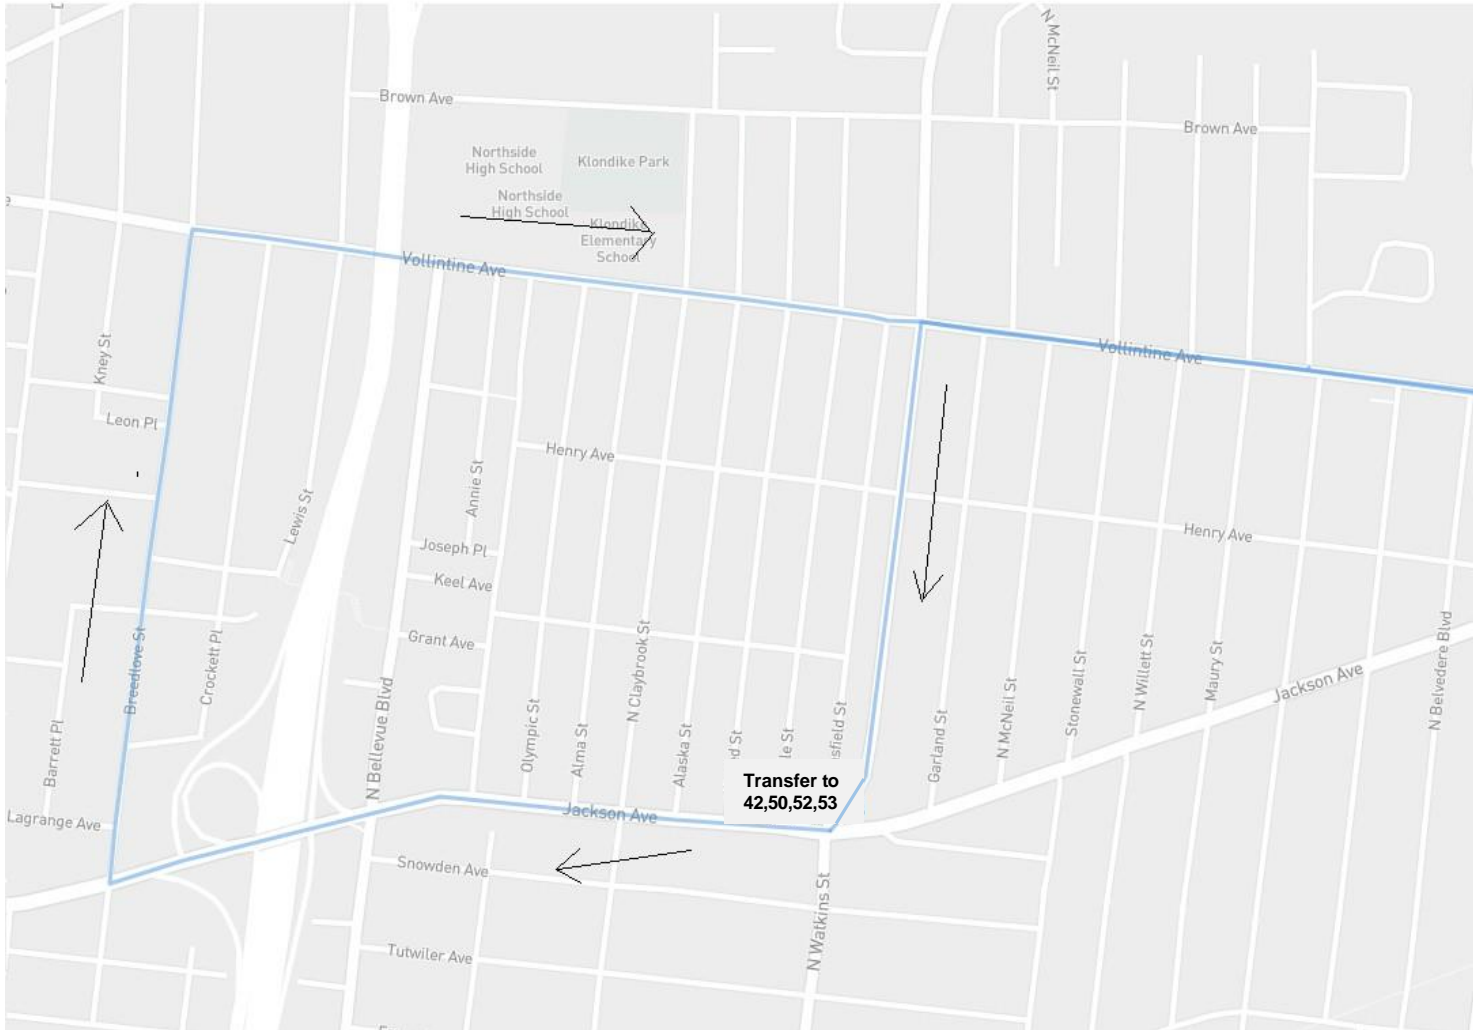

Connecting routes:

2,4,13,34,36,39,42,56,57

St. Jude Marathon Detour

Route 13 Detour

Effective: Saturday, December 2, 2023
at 7:00 AM to 3:00 PM

Directions:

Route 13 Outbound

Start at Harbert and Bellevue
Right on Bellevue
Right on Lamar which becomes Crump
Left on Fourth
Continue regular route

Route 13 Inbound

Head north on Fourth
Right on Crump which becomes Lamar
Left on Harbert, Change to Line 40,
Right on Bellevue, Right on Lamar,
Right I-240 North, Exit Chelsea, Left on
Chelsea, right on Thomas .

Connecting routes:

2,4,12,34,36,39,42,56,57

St. Jude Marathon Detour

Route 19 Detour

Effective: Saturday, December 2, 2023 at
7:00 AM to 3:00 PM

Directions:

Route 19 Outbound

Start at Watkins and Jackson
Right on Jackson
Right on Breedlove
Continue regular route

Route 19 Inbound

Head west on Vollintine
Left on Watkins
Stop at Watkins and Jackson near side

Connecting routes: 42,50,52,53

St. Jude Marathon Detour

Route 34 Detour

Effective: Saturday,
December 2, 2023 at 7:00 AM
to 3:00 PM