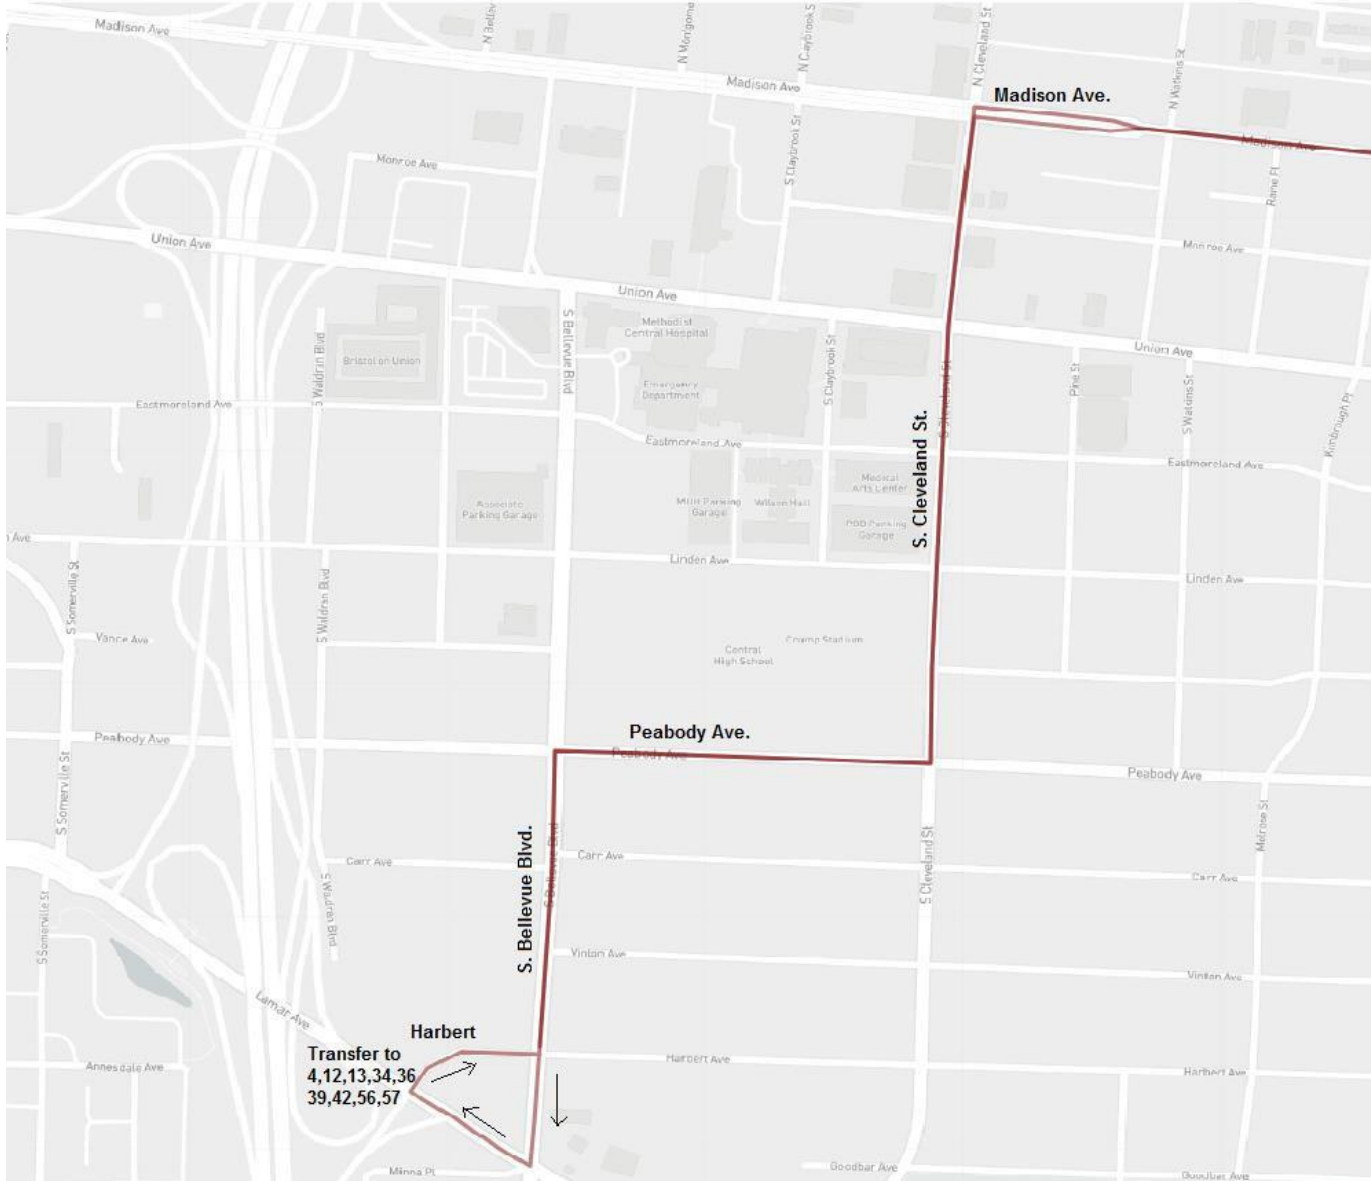

2023 St. Jude Marathon Course Map

Effective:
Saturday, December 2, 2023 at 7:00 AM to 3:00 PM

St. Jude Marathon Detour

Downtown Shuttle

Effective: Saturday, December 2, 2023 at 7:00 AM to 3:00 PM

Directions: Start at Harbert and Bellevue, Right on Bellevue, Right on Lamar which becomes Crump, Right on East, Left on Vance, Left on Lauderdale, Right on Georgia, Left on Danny Thomas, Right on Crump, Right on Main, Right on Virginia, Right on B.B. King, Left on Crump, Left on Danny Thomas, Right on Georgia, Left on Lauderdale, Right on Vance, Right on East, Left on Crump, Left on Harbert

Downtown Shuttle Bus will pick up at Lamar and Bellevue

Connecting routes: 2,4,12,13,34,36,39,42,56,57

St. Jude Marathon Detour

Jackson Shuttle

Effective: Saturday, December 2, 2023 at 7:00 AM to 3:00 PM

Directions: Start at Chelsea at Danny Thomas, Right on Firestone, Right on Breedlove, Left on Vollintine, Right on Watkins, Right on Jackson, Right on Bellevue, Left on Vollintine, Right on Breedlove, Left on Chelsea, End at Chelsea at Danny Thomas

Jackson Shuttle bus will pick up at Third and Mill and Watkins and Jackson Connecting routes: 8,11,19,40,42,50,52,53

St. Jude Marathon Detour

Route 2 Detour

Effective: Saturday,
December 2, 2023 at 7:00 AM
to 3:00 PM

Directions:

Route 2 Outbound

Start at Harbert and Bellevue
Left on Bellevue
Right on Peabody
Left on Cleveland
Right on Madison
Continue regular route

Route 2 Inbound

Head west on Madison
Left on Cleveland
Right on Peabody
Left on Bellevue
Right on Lamar
Right on Harbert