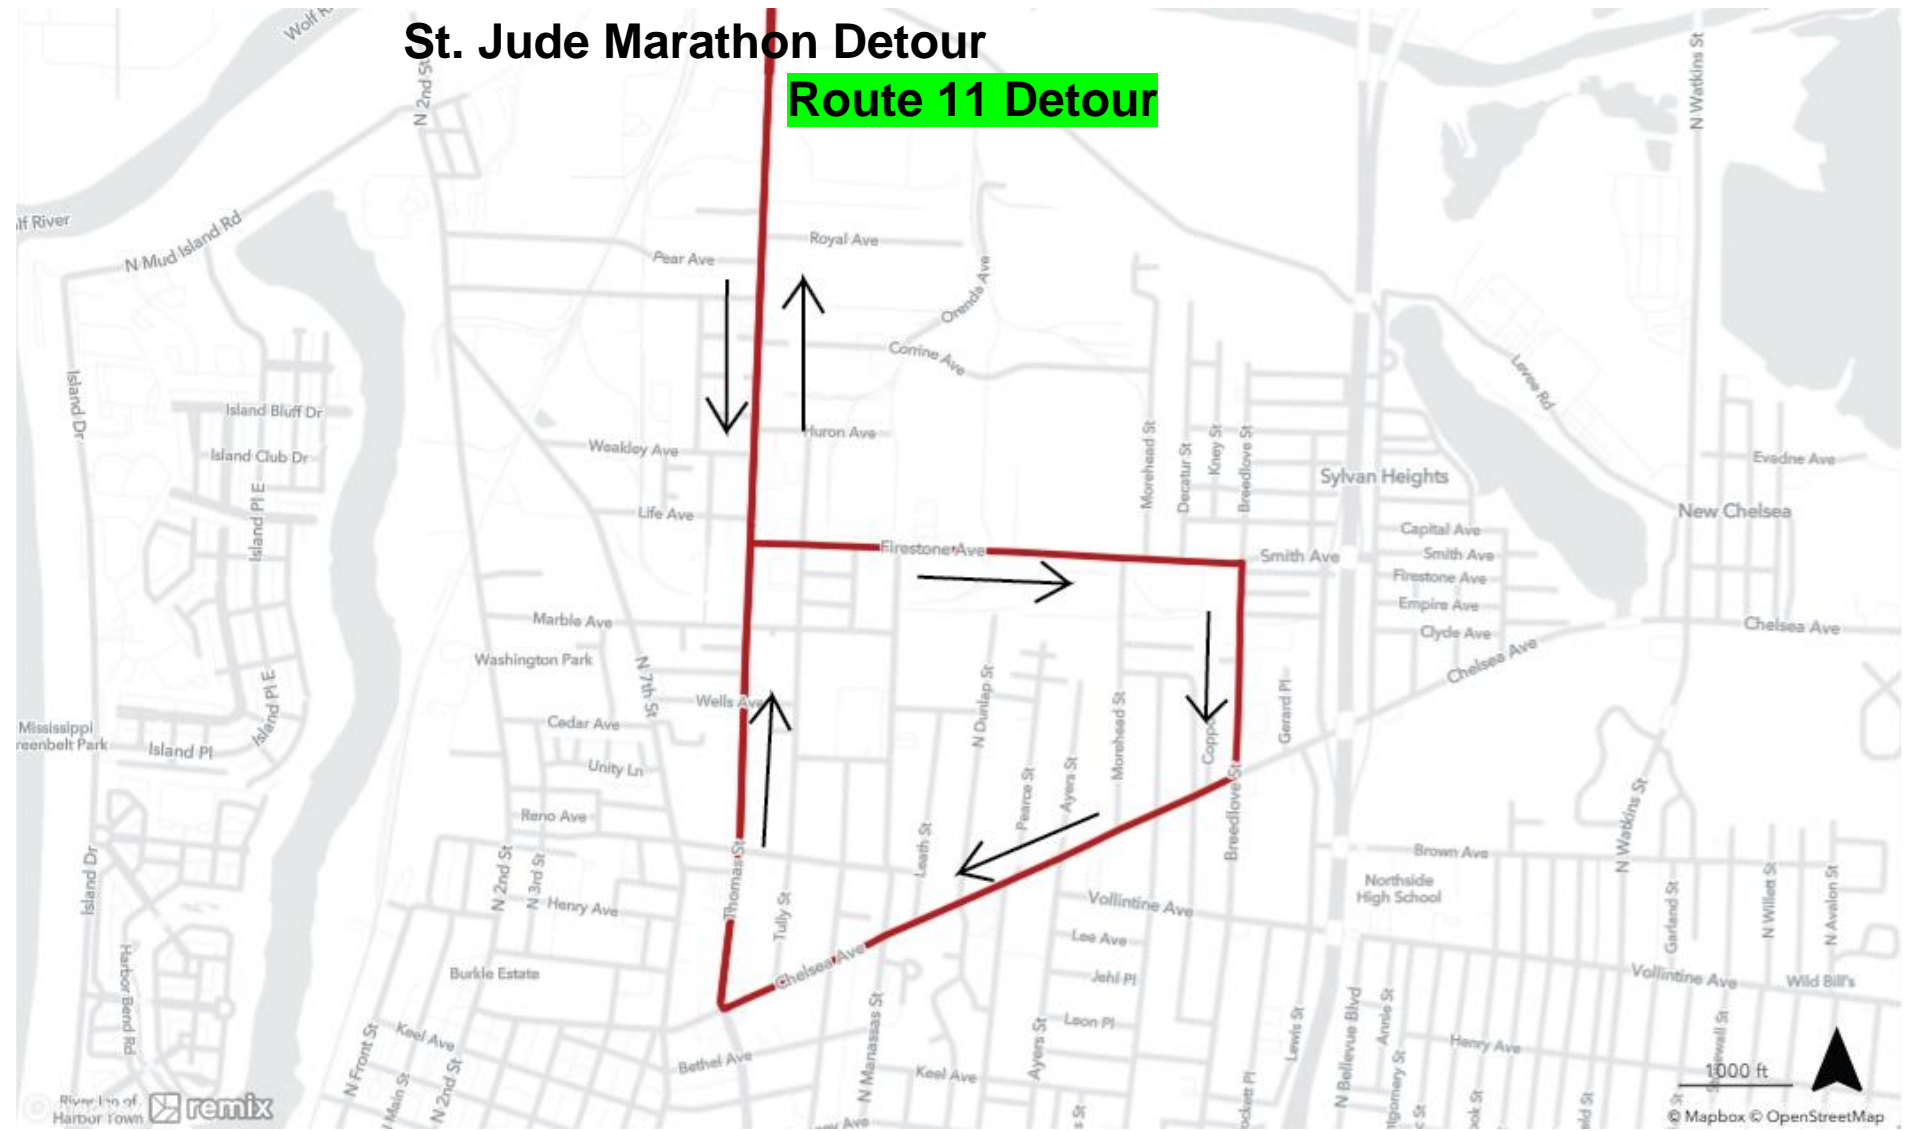

Directions:

Route 8 Outbound

Start at Chelsea at Danny Thomas, Right on Firestone, Right on Breedlove, Left on Chelsea
Continue regular route

Route 8 Inbound

On Regular route but the end point is Chelsea at Danny Thomas.

Connecting routes: 11 and 40

St. Jude Marathon Detour

Route 11 Detour

Effective: Saturday, December 2, 2023 at 7:00 AM to 3:00 PM

Directions:

Route 11 Outbound

Start at Chelsea at Danny Thomas
Continue regular route

Route 11 Inbound

Left on Firestone, Right on Breedlove, Right on Chelsea, end at Chelsea at Danny Thomas

Connecting routes: 8 and 40

St. Jude Marathon Detour

Route 12 Detour

Effective: Saturday, December 2, 2023
at 7:00 AM to 3:00 PM

Directions:

Route 12 Outbound

- Start at Harbert and Bellevue
- Right on Bellevue
- Right on Lamar which becomes Crump
- Left on Florida
- Continue regular route

Route 12 Inbound

- Head north on Florida
- Right on Crump which becomes Lamar
- Left on Harbert