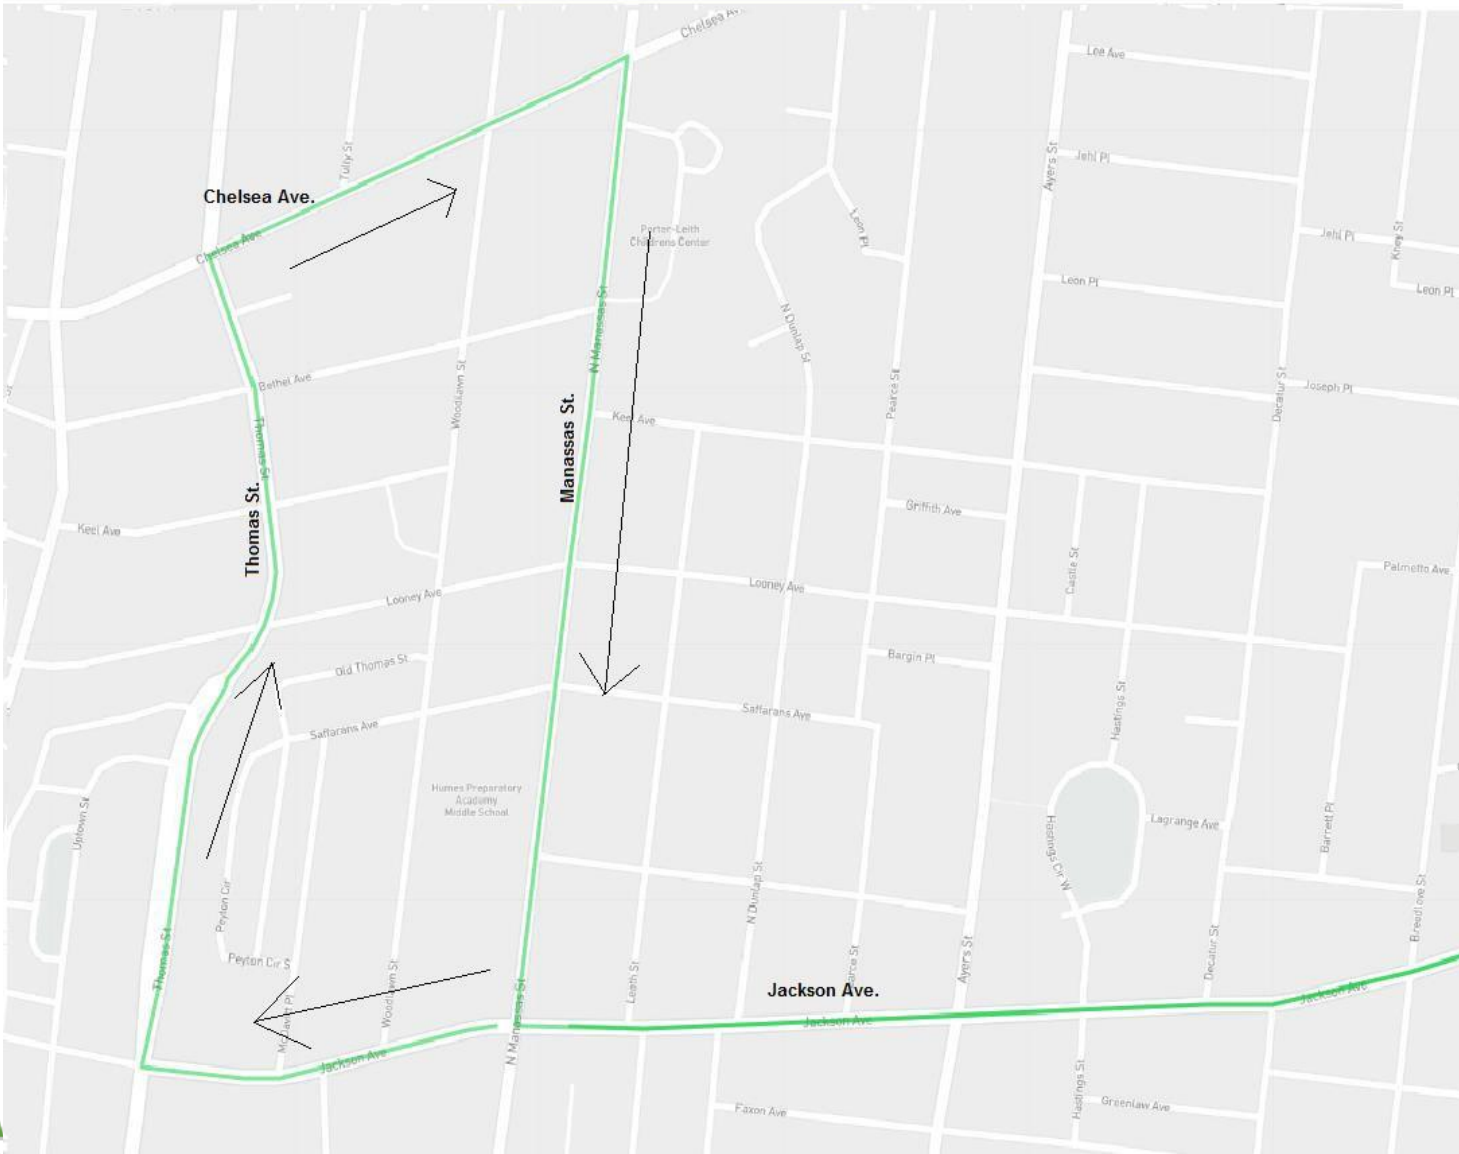

St. Jude Marathon Detour

Route 52 Detour

Effective: Saturday, December 2, 2023
at 7:00 AM to 3:00 PM

Directions:

Route 52 Outbound

Start at Manassas and Jackson
Left on Jackson
Continue regular route

Route 52 Inbound

Head west on Jackson
Right on Thomas
Right on Chelsea
Right on Manassas
Stop at Manassas and Jackson near
side

Connecting routes:

19,42,50,53 (at Jackson and Watkins)