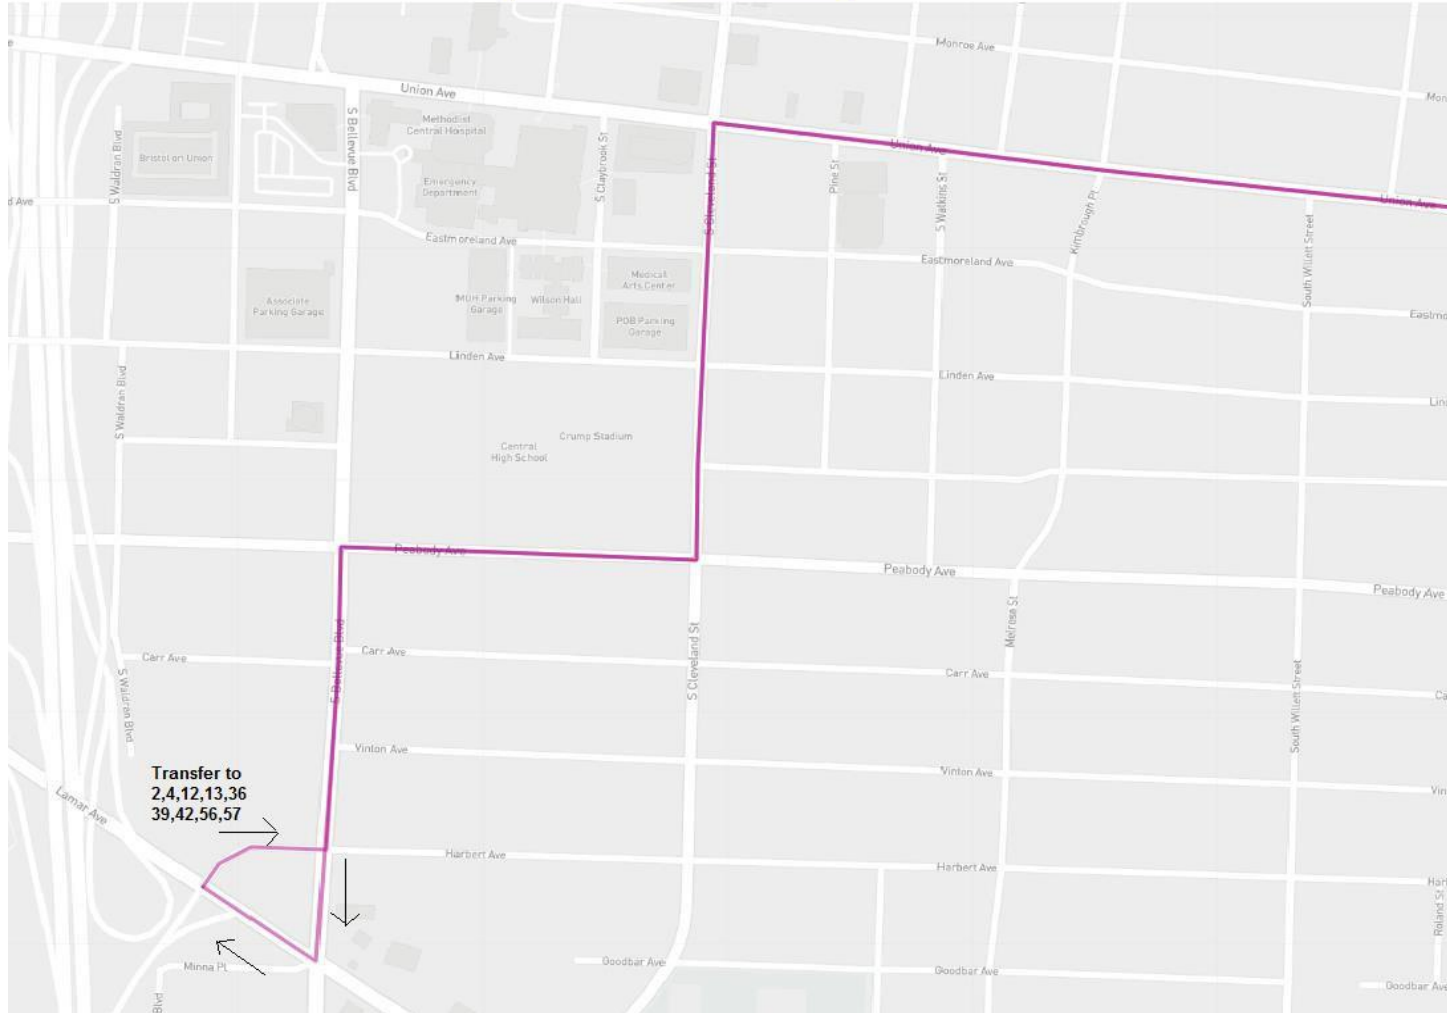

Route 13 Inbound

Head north on Fourth
Right on Crump which becomes Lamar
Left on Harbert, Change to Line 40,
Right on Bellevue, Right on Lamar,
Right I-240 North, Exit Chelsea, Left on
Chelsea, right on Thomas .

Connecting routes:

2,4,12,34,36,39,42,56,57

St. Jude Marathon Detour

Route 19 Detour

Effective: Saturday, December 2, 2023 at
7:00 AM to 3:00 PM

Directions:

Route 19 Outbound

Start at Watkins and Jackson
Right on Jackson
Right on Breedlove
Continue regular route

Route 19 Inbound

Head west on Vollintine
Left on Watkins
Stop at Watkins and Jackson near side

Connecting routes: 42,50,52,53

St. Jude Marathon Detour

Route 34 Detour

Effective: Saturday,
December 2, 2023 at 7:00 AM
to 3:00 PM