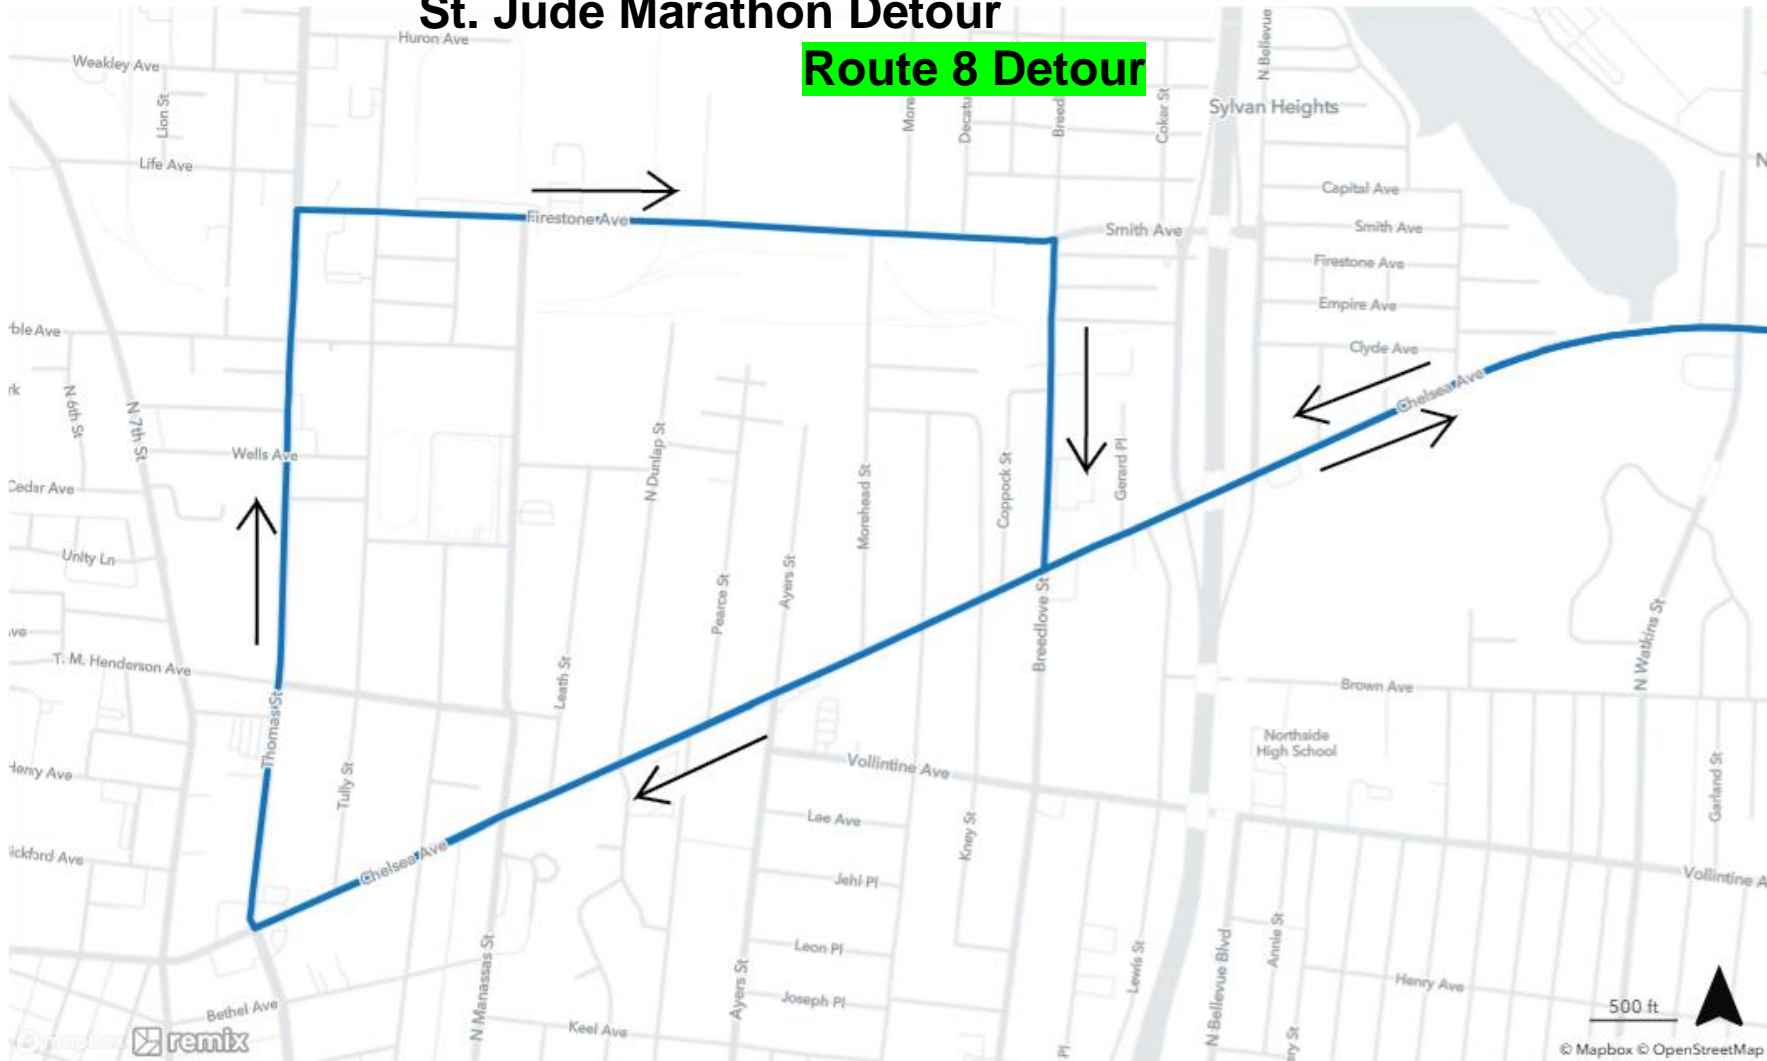

Connecting routes:
4,12,13,34,36,39,42,56,57

St. Jude Marathon Detour

Route 4 Detour

Effective: Saturday, December 2, 2023
at 7:00 AM to 3:00 PM

Directions:

Route 4 Outbound

Start at Harbert and Bellevue
Right on Bellevue
Right on Lamar which becomes Crump
Left on Mississippi
Continue regular route

Route 4 Inbound

Head north on Mississippi
Right on Crump which becomes Lamar
Left on Harbert

Connecting routes:

2,12,13,34,36,39,42,56,57

St. Jude Marathon Detour

Route 8 Detour

Effective: Saturday, December 2, 2023 at 7:00 AM to 3:00 PM

Directions:

Route 8 Outbound

Start at Chelsea at Danny Thomas, Right on Firestone, Right on Breedlove, Left on Chelsea
Continue regular route

Route 8 Inbound

On Regular route but the end point is Chelsea at Danny Thomas.

Connecting routes: 11 and 40

St. Jude Marathon Detour

Route 11 Detour

Effective: Saturday, December 2, 2023 at 7:00 AM to 3:00 PM

Directions:

Route 11 Outbound

Start at Chelsea at Danny Thomas
Continue regular route