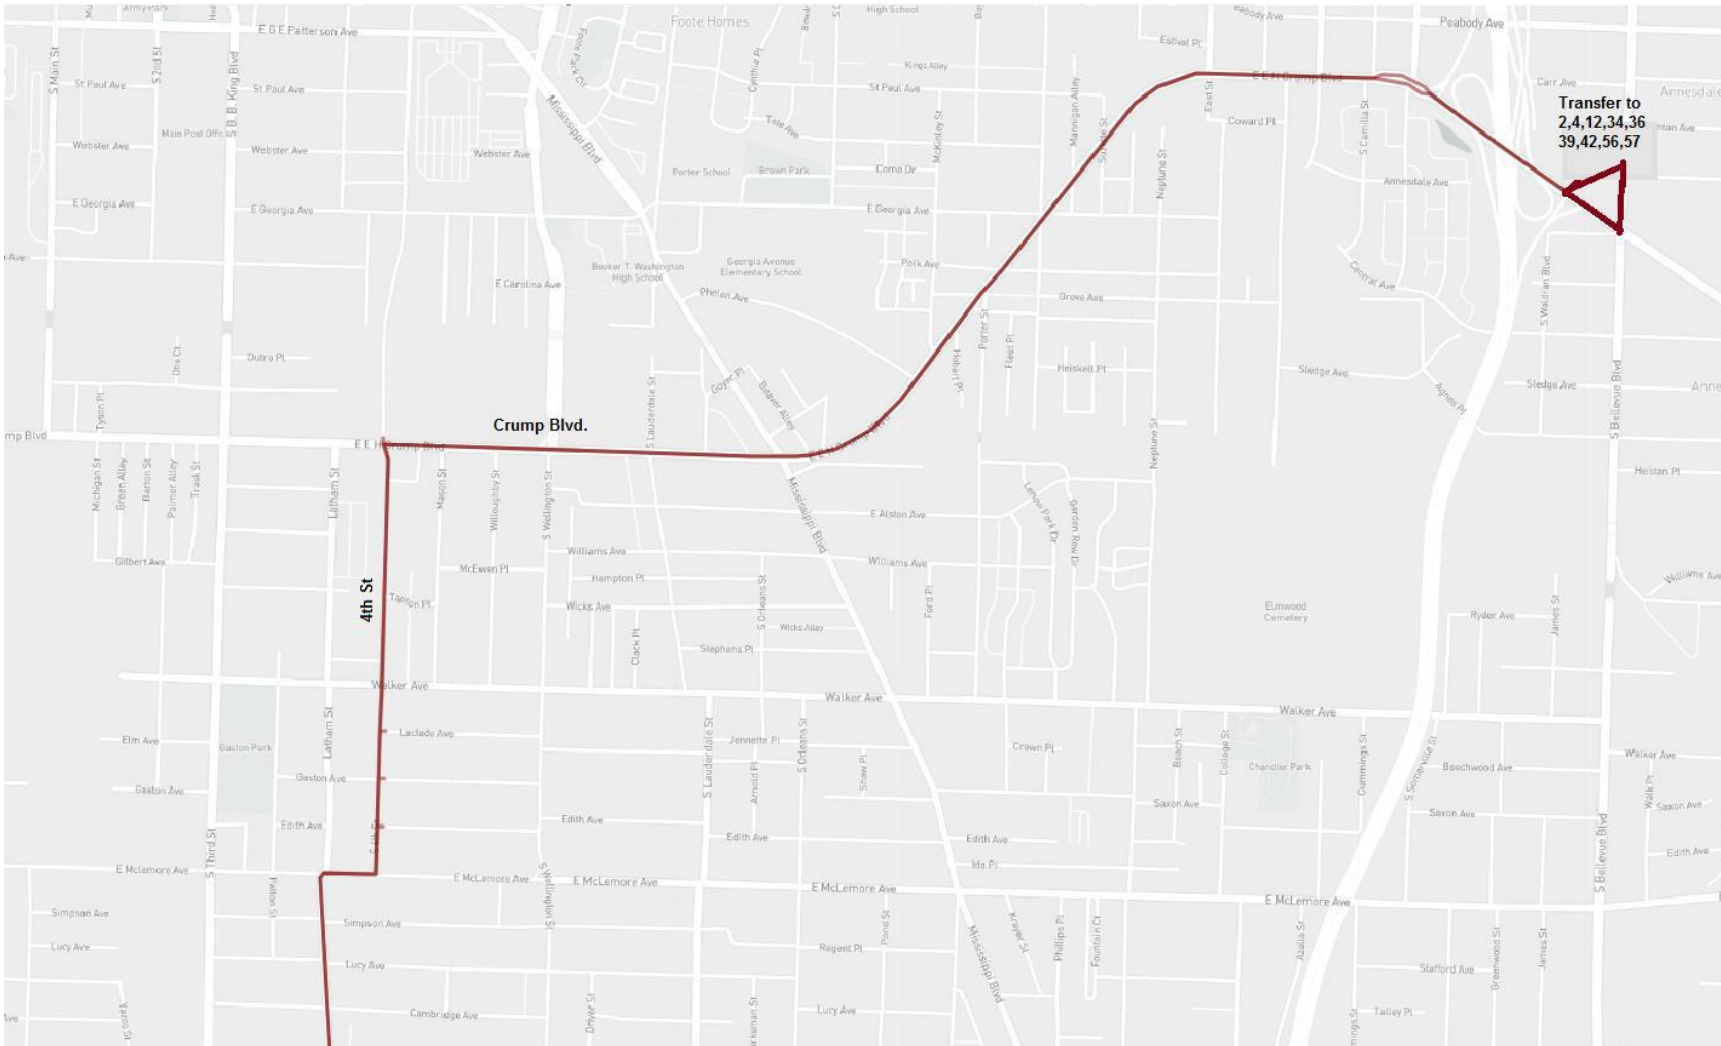

Route 11 Inbound

Left on Firestone, Right on Breedlove, Right on Chelsea, end at Chelsea at Danny Thomas

Connecting routes: 8 and 40

St. Jude Marathon Detour

Route 12 Detour

Effective: Saturday, December 2, 2023
at 7:00 AM to 3:00 PM

Directions:

Route 12 Outbound

- Start at Harbert and Bellevue
- Right on Bellevue
- Right on Lamar which becomes Crump
- Left on Florida
- Continue regular route

Route 12 Inbound

- Head north on Florida
- Right on Crump which becomes Lamar
- Left on Harbert

Connecting routes:

2,4,13,34,36,39,42,56,57

St. Jude Marathon Detour

Route 13 Detour

Effective: Saturday, December 2, 2023
at 7:00 AM to 3:00 PM

Directions:

Route 13 Outbound

Start at Harbert and Bellevue
Right on Bellevue
Right on Lamar which becomes Crump
Left on Fourth
Continue regular route

Route 13 Inbound

Head north on Fourth
Right on Crump which becomes Lamar
Left on Harbert, Change to Line 40,
Right on Bellevue, Right on Lamar,
Right I-240 North, Exit Chelsea, Left on
Chelsea, right on Thomas .