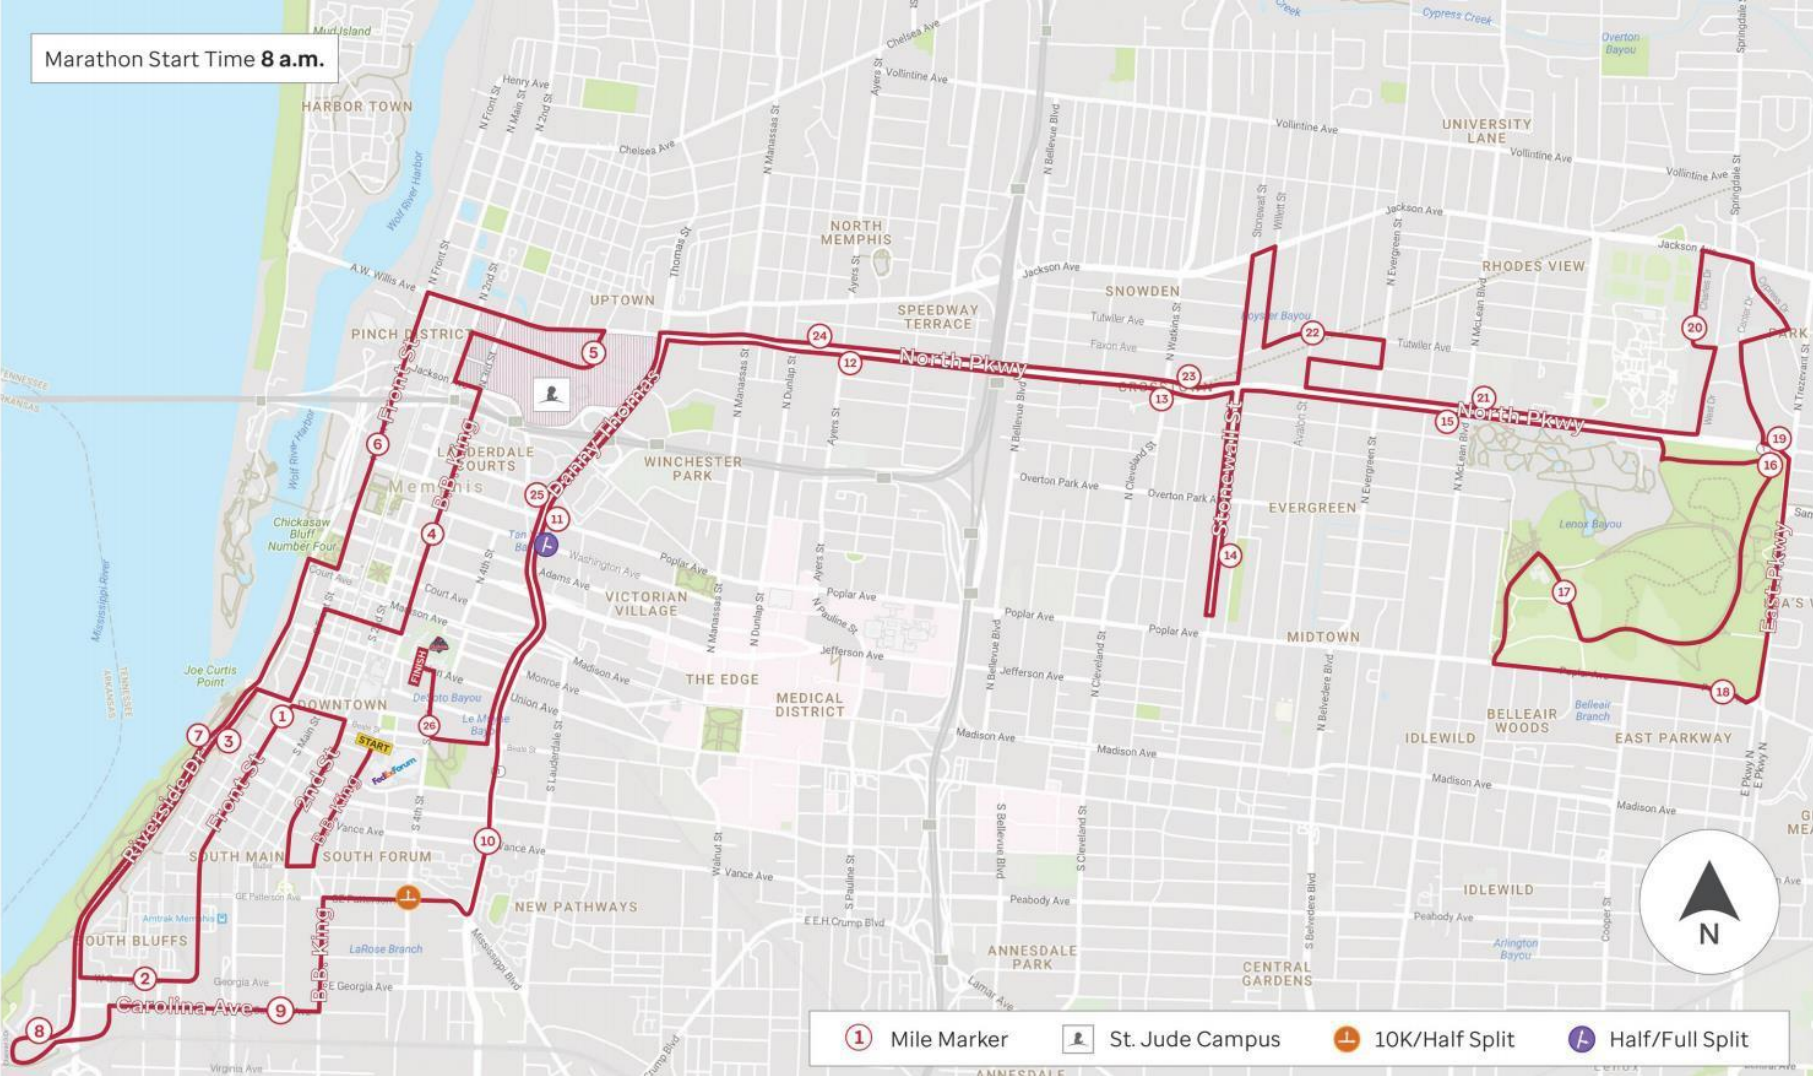

South on Second
Left on Jefferson
Right on Manassas
Left on Union
Continue regular route

Routes 34 and 56 Inbound

West on Union
Right on Manassas
Left on Jefferson
Right on B.B. King
Continue regular route

Route 57 Outbound

South on Danny Thomas
Left on Poplar
Right on Manassas which becomes Walnut
Right on MLK

Route 57 Inbound

North on Danny Thomas
Right on MLK
Left on Walnut which becomes Manassas
Left on Poplar
Right on Danny Thomas
Continue regular route

2023 St. Jude Marathon Course Map

Effective:
Saturday, December 2, 2023 at 7:00 AM to 3:00 PM

St. Jude Marathon Detour

Downtown Shuttle

Effective: Saturday, December 2, 2023 at 7:00 AM to 3:00 PM

Directions: Start at Harbert and Bellevue, Right on Bellevue, Right on Lamar which becomes Crump, Right on East, Left on Vance, Left on Lauderdale, Right on Georgia, Left on Danny Thomas, Right on Crump, Right on Main, Right on Virginia, Right on B.B. King, Left on Crump, Left on Danny Thomas, Right on Georgia, Left on Lauderdale, Right on Vance, Right on East, Left on Crump, Left on Harbert

Downtown Shuttle Bus will pick up at Lamar and Bellevue

Connecting routes: 2,4,12,13,34,36,39,42,56,57

St. Jude Marathon Detour

Jackson Shuttle

Effective: Saturday, December 2, 2023 at 7:00 AM to 3:00 PM

Directions: Start at Chelsea at Danny Thomas, Right on Firestone, Right on Breedlove, Left on Vollintine, Right on Watkins, Right on Jackson, Right on Bellevue, Left on Vollintine, Right on Breedlove, Left on Chelsea, End at Chelsea at Danny Thomas