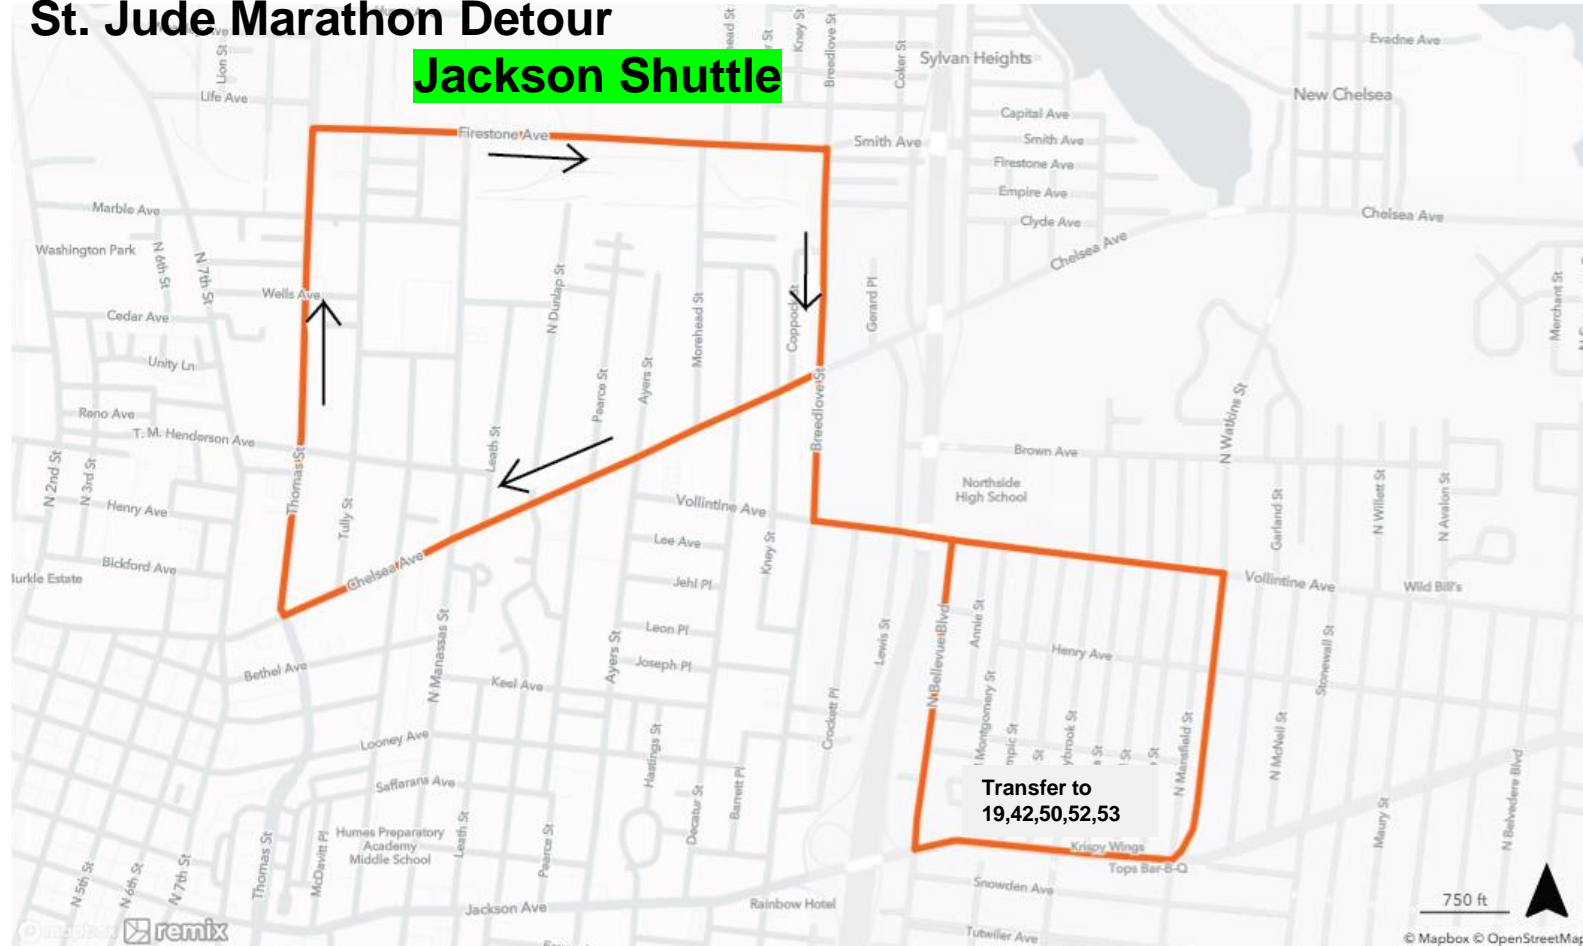

Route 57 Outbound

South on Danny Thomas
Left on Poplar
Right on Manassas which becomes Walnut
Right on MLK

Route 57 Inbound

North on Danny Thomas
Right on MLK
Left on Walnut which becomes Manassas
Left on Poplar
Right on Danny Thomas
Continue regular route

2023 St. Jude Marathon Course Map

Effective:
Saturday, December 2, 2023 at 7:00 AM to 3:00 PM

St. Jude Marathon Detour

Downtown Shuttle

Effective: Saturday, December 2, 2023 at 7:00 AM to 3:00 PM

Directions: Start at Harbert and Bellevue, Right on Bellevue, Right on Lamar which becomes Crump, Right on East, Left on Vance, Left on Lauderdale, Right on Georgia, Left on Danny Thomas, Right on Crump, Right on Main, Right on Virginia, Right on B.B. King, Left on Crump, Left on Danny Thomas, Right on Georgia, Left on Lauderdale, Right on Vance, Right on East, Left on Crump, Left on Harbert

Downtown Shuttle Bus will pick up at Lamar and Bellevue

Connecting routes: 2,4,12,13,34,36,39,42,56,57

St. Jude Marathon Detour

Jackson Shuttle

Effective: Saturday, December 2, 2023 at 7:00 AM to 3:00 PM

Directions: Start at Chelsea at Danny Thomas, Right on Firestone, Right on Breedlove, Left on Vollintine, Right on Watkins, Right on Jackson, Right on Bellevue, Left on Vollintine, Right on Breedlove, Left on Chelsea, End at Chelsea at Danny Thomas

Directions:

Route 2 Outbound

Start at Harbert and Bellevue
Left on Bellevue
Right on Peabody
Left on Cleveland
Right on Madison
Continue regular route

Route 2 Inbound

Head west on Madison
Left on Cleveland
Right on Peabody
Left on Bellevue
Right on Lamar
Right on Harbert