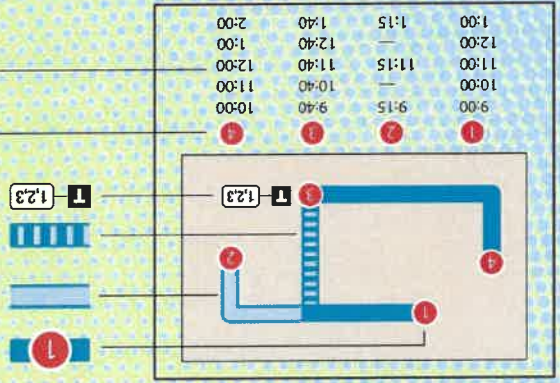

Instructions

- The bus stops at this location at listed times.
- Look for the column of times below the matching symbol in the schedule.
- Only certain trips operate along this portion of the route.
- See the schedule for trips that provide service here.
- The bus operates express along this portion of the route.
- Transfer point shows where this bus intersects with other routes that are available for transfer.
- The bus stops at the times listed below the numbered symbol.
- Light times are A.M., bold times are P.M.
- The timetable shows when the bus is scheduled to depart.
- Actual departure times may vary and depend upon traffic and weather conditions.
- Arrive at the bus stop about 10 minutes early to avoid missing the bus.

MATA Fares

Adult Base Fare	$1.00
*Student Base Fare	$1.00
*Seniors/Disabled Base Fare	$0.50
MATAplus Base Fare	$2.00

MULTI-RIDE PASSES

Daily FastPass	$2.00
*Student Daily FastPass	$2.00
*Senior/Disabled Daily FastPass	$1.00

*MATA ID REQUIRED.

Seniors & people with disabilities must have a valid MATA ID for the reduced price.

Route schedules may be subject to change without notice.

MATA Information

Call Center & Customer Services
(901) 274 - MATA (6282)

Airways Transit Center
3033 Airways Boulevard

American Way Transit Center
3921 American Way

Hudson Transit Center
444 N. Main Street

MATA Administrative Offices
One Commerce Square Building
40 S. Main Street

MATA Operations Center
1370 Levee Road

Large print schedules are available upon request.
All buses are wheelchair accessible.

Visit us at : www.MATAtransit.com

EFFECTIVE : 8/13/2023

ROUTE
42
Crosstown

SERVING

- Frayser Plaza
- Medical Center
- Methodist University Hospital
- Graceland
- Southbrook Mall
- Southland Mall
- Methodist South Hospital
- Airways Transit Center

(901) 274-6282
www.matatransit.com