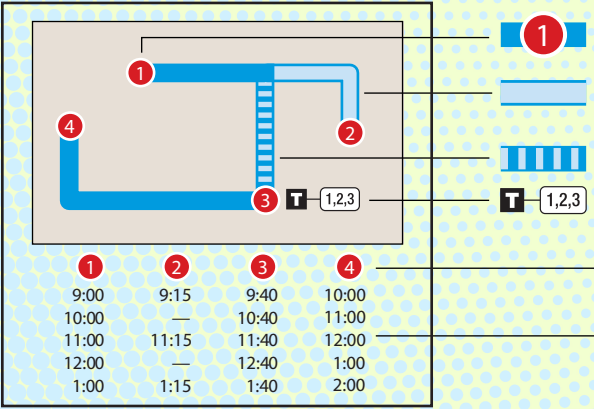

Instructions

- The bus stops at this location at listed times.
- Look for the column of times below the matching symbol in the schedule.
- Only certain trips operate along this portion of the route.
- See the schedule for trips that provide service here.
- The bus operates express along this portion of the route.
- Transfer point shows where this bus intersects with other routes that are available for transfer.
- The bus stops at the times listed below the numbered symbol.
- Light times are A.M.; bold times are P.M.
- The timetable shows when the bus is scheduled to depart.
- Actual departure times may vary and depend upon traffic and weather conditions.
- Arrive at the bus stop about 10 minutes early to avoid missing the bus.