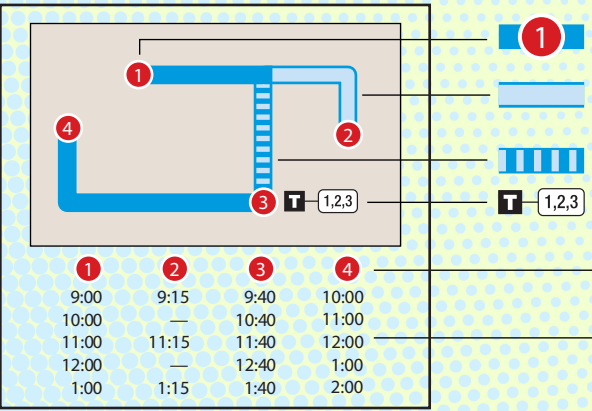

SATURDAY AND SUNDAY • OUTBOUND FROM DOWNTOWN

	1 Hudson Transit Center	2 Vance at 4th St	3 McLemore at College	4 Pillow at Ethlyn	5 Lapaloma at Dunn	6 Ketchum at Pendleton	7 Airways Transit Center
AM	8:15	8:26	8:34	8:42	8:51	9:00	9:07
	9:15	9:26	9:34	9:42	9:51	10:00	10:07
	10:15	10:26	10:34	10:42	10:51	11:00	11:07
	11:15	11:26	11:34	11:42	11:51	12:00	12:07
PM	12:15	12:26	12:34	12:42	12:51	1:00	1:07
	1:15	1:26	1:34	1:42	1:51	2:00	2:07
	2:15	2:26	2:34	2:42	2:51	3:00	3:07
	3:15	3:26	3:34	3:42	3:51	4:00	4:07
	4:15	4:26	4:34	4:42	4:51	5:00	5:07
	5:15	5:26	5:34	5:42	5:51	6:00	6:07

SATURDAY AND SUNDAY • INBOUND TO DOWNTOWN

	7 Airways Transit Center	6 Ketchum at Pendleton	5 Lapaloma at Dunn	4 Pillow at Ethlyn	3 McLemore at College	2 Vance at 4th St	1 Hudson Transit Center
AM	9:13	9:21	9:31	9:40	9:47	9:55	10:05
	10:13	10:21	10:31	10:40	10:47	10:55	11:05
	11:13	11:21	11:31	11:40	11:47	11:55	12:05
PM	12:13	12:21	12:31	12:40	12:47	12:55	1:05
	1:13	1:21	1:31	1:40	1:47	1:55	2:05
	2:13	2:21	2:31	2:40	2:47	2:55	3:05
	3:13	3:21	3:31	3:40	3:47	3:55	4:05
	4:13	4:21	4:31	4:40	4:47	4:55	5:05

Instructions

- The bus stops at this location at listed times.
- Look for the column of times below the matching symbol in the schedule.
- Only certain trips operate along this portion of the route.
- See the schedule for trips that provide service here.
- The bus operates express along this portion of the route.
- Transfer point shows where this bus intersects with other routes that are available for transfer.
- The bus stops at the times listed below the numbered symbol.
- Light times are A.M.; bold times are P.M.
- The timetable shows when the bus is scheduled to depart.
- Actual departure times may vary and depend upon traffic and weather conditions.
- Arrive at the bus stop about 10 minutes early to avoid missing the bus.