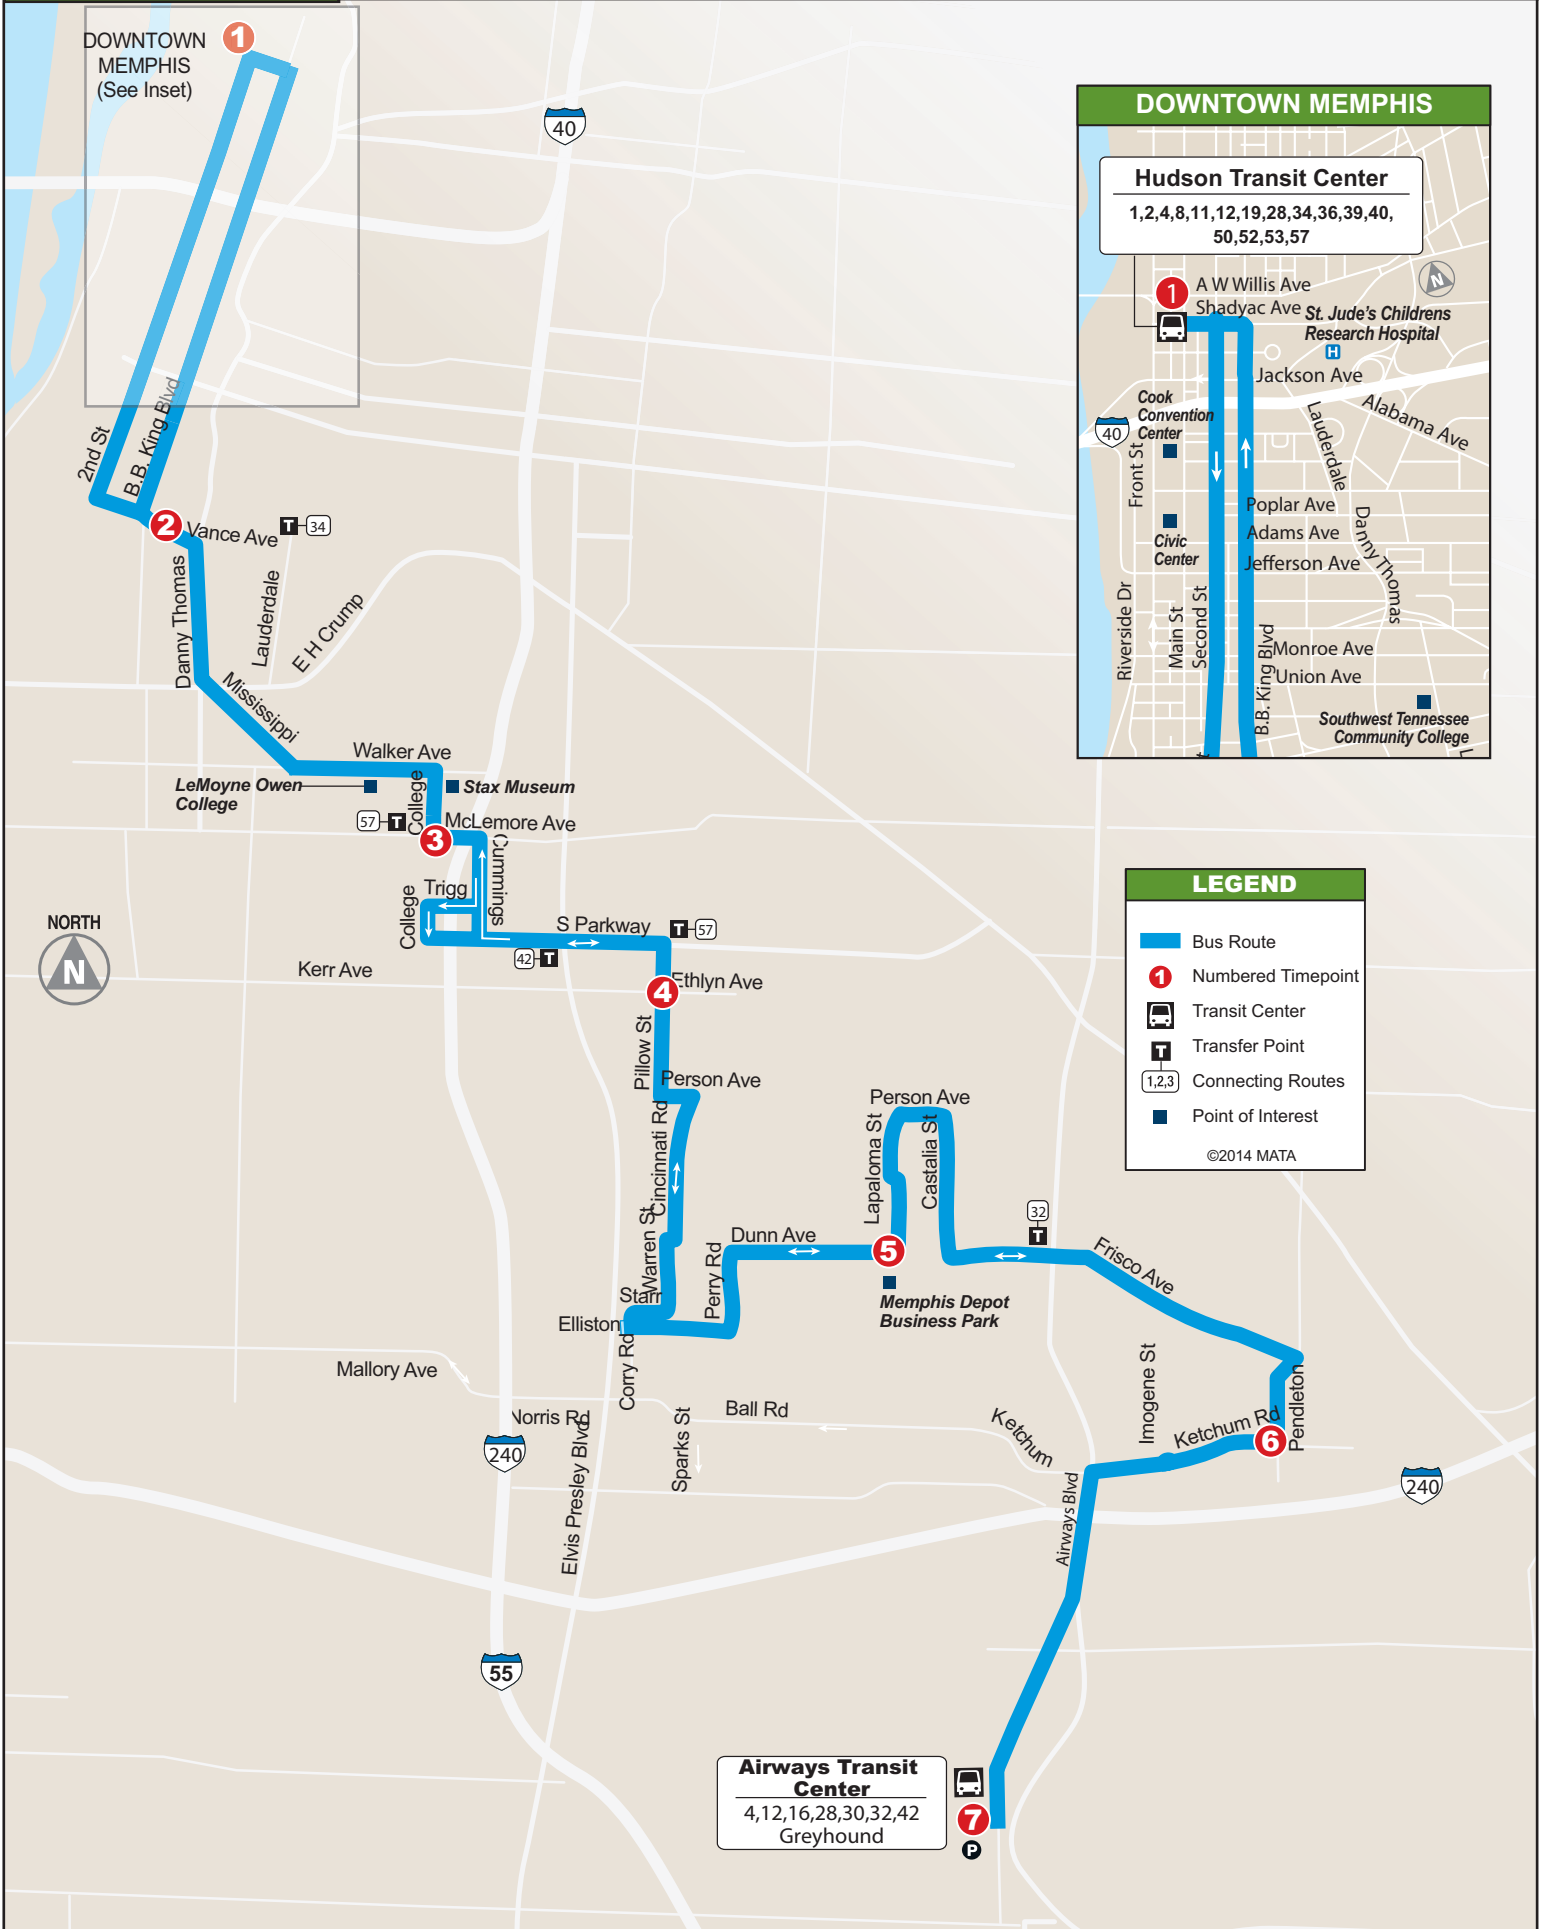

Route 4

Walker

MONDAY – FRIDAY • OUTBOUND FROM DOWNTOWN

	1	2	3	4	5	6	7
	Hudson Transit Center	Vance Ave at 4th St	McLemore Ave at College St	Pillow St at Ethlyn Ave	Lapaloma St at Dunn Ave	Ketchum Rd at Pendleton St	Airways Transit Center
AM	4:15	4:26	4:34	4:42	4:51	5:00	5:07
	5:15	5:26	5:34	5:42	5:51	6:00	6:07
	6:15	6:26	6:34	6:42	6:51	7:00	7:07
	7:15	7:26	7:34	7:42	7:51	8:00	8:07
	8:15	8:26	8:34	8:42	8:51	9:00	9:07
	9:15	9:26	9:34	9:42	9:51	10:00	10:07
PM	10:15	10:26	10:34	10:42	10:51	11:00	11:07
	11:15	11:26	11:34	11:42	11:51	12:00	12:07
	12:15	12:26	12:34	12:42	12:51	1:00	1:07
	1:15	1:26	1:34	1:42	1:51	2:00	2:07
	2:15	2:26	2:34	2:42	2:51	3:00	3:07
	3:15	3:26	3:34	3:42	3:51	4:00	4:07
	4:15	4:26	4:34	4:42	4:51	5:00	5:07
	5:15	5:26	5:34	5:42	5:51	6:00	6:07

SATURDAY AND SUNDAY • OUTBOUND FROM DOWNTOWN

	1 Hudson Transit Center	2 Vance at 4th St	3 McLemore at College	4 Pillow at Ethlyn	5 Lapaloma at Dunn	6 Ketchum at Pendleton	7 Airways Transit Center
AM	8:15	8:26	8:34	8:42	8:51	9:00	9:07
	9:15	9:26	9:34	9:42	9:51	10:00	10:07
	10:15	10:26	10:34	10:42	10:51	11:00	11:07
	11:15	11:26	11:34	11:42	11:51	12:00	12:07
PM	12:15	12:26	12:34	12:42	12:51	1:00	1:07
	1:15	1:26	1:34	1:42	1:51	2:00	2:07
	2:15	2:26	2:34	2:42	2:51	3:00	3:07
	3:15	3:26	3:34	3:42	3:51	4:00	4:07
	4:15	4:26	4:34	4:42	4:51	5:00	5:07
	5:15	5:26	5:34	5:42	5:51	6:00	6:07

SATURDAY AND SUNDAY • INBOUND TO DOWNTOWN

	7 Airways Transit Center	6 Ketchum at Pendleton	5 Lapaloma at Dunn	4 Pillow at Ethlyn	3 McLemore at College	2 Vance at 4th St	1 Hudson Transit Center
AM	9:13	9:21	9:31	9:40	9:47	9:55	10:05
	10:13	10:21	10:31	10:40	10:47	10:55	11:05
	11:13	11:21	11:31	11:40	11:47	11:55	12:05
PM	12:13	12:21	12:31	12:40	12:47	12:55	1:05
	1:13	1:21	1:31	1:40	1:47	1:55	2:05
	2:13	2:21	2:31	2:40	2:47	2:55	3:05
	3:13	3:21	3:31	3:40	3:47	3:55	4:05
	4:13	4:21	4:31	4:40	4:47	4:55	5:05