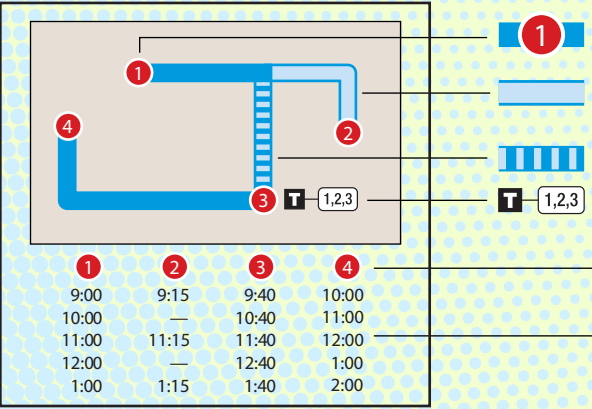

Instructions

- The bus stops at this location at listed times.
- Look for the column of times below the matching symbol in the schedule.
- Only certain trips operate along this portion of the route.
- See the schedule for trips that provide service here.
- The bus operates express along this portion of the route.
- Transfer point shows where this bus intersects with other routes that are available for transfer.
- The bus stops at the times listed below the numbered symbol.
- Light times are A.M.; bold times are P.M.
- The timetable shows when the bus is scheduled to depart.
- Actual departure times may vary and depend upon traffic and weather conditions.
- Arrive at the bus stop about 10 minutes early to avoid missing the bus.