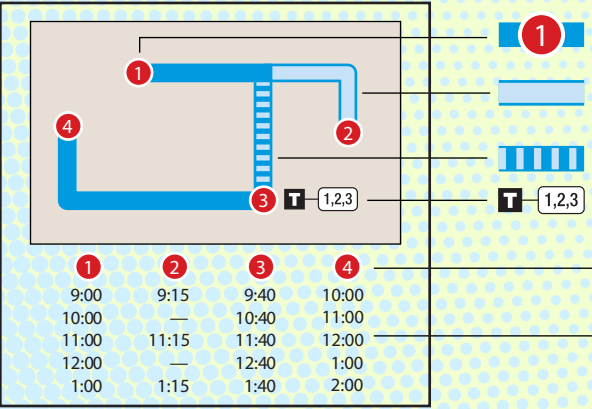

SUNDAY • WESTBOUND FROM AMERICAN WAY TRANSIT CENTER

	1 American Way Transit Center	2 Knight Arnold Rd at S Goodlett St	3 Cottonwood at Mendenhall	4 Mendenhall at Raines	5 Winchester at Perkins	6 Winchester at Tchulahoma	7 Airways Transit Center
AM	8:00	8:06	8:12	8:18	8:23	8:35	8:46
	10:00	10:06	10:12	10:18	10:23	10:35	10:46
PM	12:00	12:06	12:12	12:18	12:23	12:35	12:46
	2:00	2:06	2:12	2:18	2:23	2:35	2:46
	4:00	4:06	4:12	4:18	4:23	4:35	4:46

Instructions

- The bus stops at this location at listed times.
- Look for the column of times below the matching symbol in the schedule.
- Only certain trips operate along this portion of the route.
- See the schedule for trips that provide service here.
- The bus operates express along this portion of the route.
- Transfer point shows where this bus intersects with other routes that are available for transfer.
- The bus stops at the times listed below the numbered symbol.
- Light times are A.M.; bold times are P.M.
- The timetable shows when the bus is scheduled to depart.
- Actual departure times may vary and depend upon traffic and weather conditions.
- Arrive at the bus stop about 10 minutes early to avoid missing the bus.