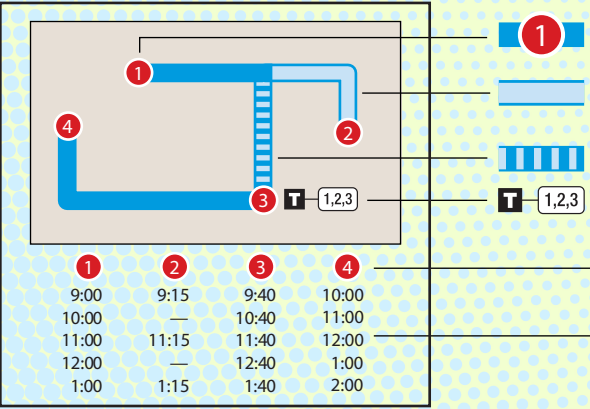

Instructions

- The bus stops at this location at listed times.
- Look for the column of times below the matching symbol in the schedule.
- Only certain trips operate along this portion of the route.
- See the schedule for trips that provide service here.
- The bus operates express along this portion of the route.
- Transfer point shows where this bus intersects with other routes that are available for transfer.
- The bus stops at the times listed below the numbered symbol.
- Light times are A.M.; bold times are P.M.
- The timetable shows when the bus is scheduled to depart.
- Actual departure times may vary and depend upon traffic and weather conditions.
- Arrive at the bus stop about 10 minutes early to avoid missing the bus.