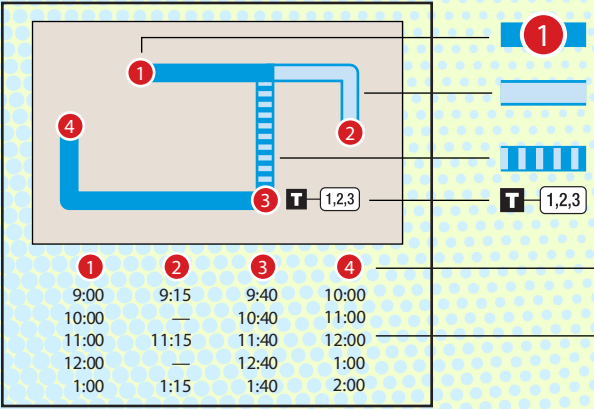

MONDAY – FRIDAY • SOUTHBOUND TO AMERICAN WAY TRANSIT CENTER

	1	2	3	4	5	6
	Yale Rd at Austin Peay	Raleigh LaGrange Rd at Covington Pike	Waring Rd at Macon Rd	Waring Rd at Summer Ave	Perkins Ext at Poplar Ave	American Way Transit Center
AM	6:58	7:07	7:19	7:23	7:33	7:50
	8:58	9:07	9:19	9:23	9:33	9:50
	10:58	11:07	11:19	11:23	11:33	11:50
PM	12:58	1:07	1:19	1:23	1:33	1:50
	2:58	3:07	3:19	3:23	3:33	3:50
	4:58	5:07	5:19	5:23	5:33	5:50

SATURDAY • NORTHBOUND FROM AMERICAN WAY TRANSIT CENTER

	6	5	4	3	2	1
	American Way Transit Center	Perkins Ext at Poplar Ave	Waring Rd at Summer Ave	Waring Rd at Macon Rd	Raleigh LaGrange Rd at Covington Pike	Yale Rd at Austin Peay
AM	8:00	8:15	8:24	8:28	8:39	8:50
	10:00	10:15	10:24	10:28	10:39	10:50
PM	12:00	12:15	12:24	12:28	12:39	12:50
	2:00	2:15	2:24	2:28	2:39	2:50
	4:00	4:15	4:24	4:28	4:39	4:50

SATURDAY • SOUTHBOUND TO AMERICAN WAY TRANSIT CENTER

	1	2	3	4	5	6
	Yale Rd at Austin Peay	Raleigh LaGrange Rd at Covington Pike	Waring Rd at Macon Rd	Waring Rd at Summer Ave	Perkins Ext at Poplar Ave	American Way Transit Center
AM	8:58	9:07	9:19	9:23	9:33	9:50
	10:58	11:07	11:19	11:23	11:33	11:50
PM	12:58	1:07	1:19	1:23	1:33	1:50
	2:58	3:07	3:19	3:23	3:33	3:50

Instructions

- The bus stops at this location at listed times.
- Look for the column of times below the matching symbol in the schedule.
- Only certain trips operate along this portion of the route.
- See the schedule for trips that provide service here.
- The bus operates express along this portion of the route.
- Transfer point shows where this bus intersects with other routes that are available for transfer.
- The bus stops at the times listed below the numbered symbol.
- Light times are A.M.; bold times are P.M.
- The timetable shows when the bus is scheduled to depart.
- Actual departure times may vary and depend upon traffic and weather conditions.
- Arrive at the bus stop about 10 minutes early to avoid missing the bus.