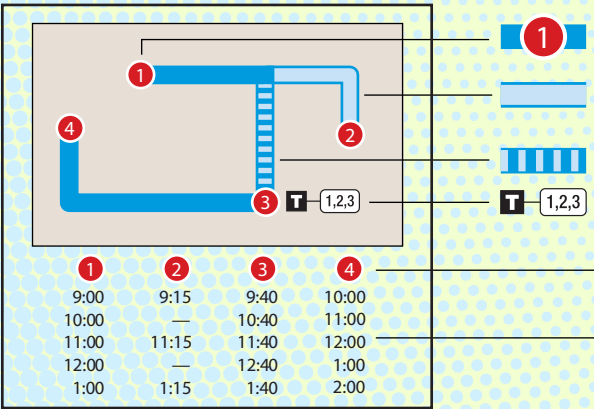

Instructions

- The bus stops at this location at listed times.
- Look for the column of times below the matching symbol in the schedule.
- Only certain trips operate along this portion of the route.
- See the schedule for trips that provide service here.
- The bus operates express along this portion of the route.
- Transfer point shows where this bus intersects with other routes that are available for transfer.
- The bus stops at the times listed below the numbered symbol.
- Light times are A.M.; bold times are P.M.
- The timetable shows when the bus is scheduled to depart.
- Actual departure times may vary and depend upon traffic and weather conditions.
- Arrive at the bus stop about 10 minutes early to avoid missing the bus.