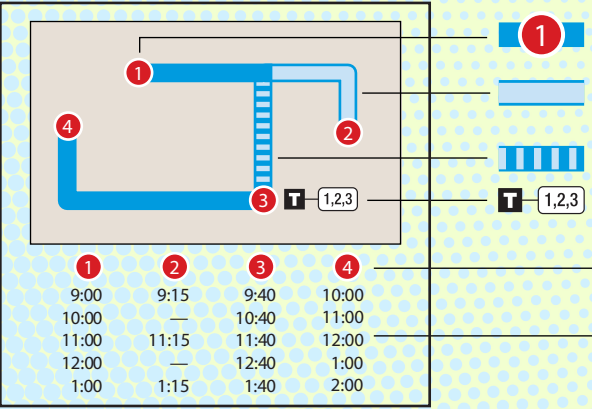

SATURDAY • WESTBOUND FROM AMERICAN WAY TRANSIT CENTER

	1 American Way Transit Center	2 Winchester at Getwell	3 Winchester at Airways	4 Shelby at Elvis Presley	5 Winchester at Third St	6 Sax Rd at Mitchell Rd	7 Fields Rd at Boxtown	8 Double Tree at Parkrose Rd
AM	8:00	8:11	8:23	8:39	8:53	9:06	9:16	9:27
	9:00	9:11	9:23	9:39	9:53	10:06	10:16	10:27
PM	12:00	12:11	12:23	12:39	12:53	1:06	1:16	1:27
	1:00	1:11	1:23	1:39	1:53	2:06	2:16	2:27
	4:00	4:11	4:23	4:39	4:53	5:06	5:16	5:27

SATURDAY • EASTBOUND TO AMERICAN WAY TRANSIT CENTER

	8 Double Tree at Parkrose Rd	9 Levi Rd at Oakshire	7 Fields Rd at Boxtown	6 Sax Rd at Mitchell Rd	5 Winchester at Third St	4 Shelby at Elvis Presley	3 Winchester at Airways	2 Winchester at Getwell	1 American Way Transit Center
AM	9:56	10:02	10:13	10:25	10:37	10:52	11:08	11:20	11:35
	10:56	11:02	11:13	11:25	11:37	11:52	12:08	12:20	12:35
PM	1:56	2:02	2:13	2:25	2:37	2:52	3:08	3:20	3:35
	2:56	3:02	3:13	3:25	3:37	3:52	4:08	4:20	4:35
	5:56	6:02	6:13	6:25	6:37	6:52	7:08	7:20	7:35

Instructions

- The bus stops at this location at listed times.
- Look for the column of times below the matching symbol in the schedule.
- Only certain trips operate along this portion of the route.
- See the schedule for trips that provide service here.
- The bus operates express along this portion of the route.
- Transfer point shows where this bus intersects with other routes that are available for transfer.
- The bus stops at the times listed below the numbered symbol.
- Light times are A.M.; bold times are P.M.
- The timetable shows when the bus is scheduled to depart.
- Actual departure times may vary and depend upon traffic and weather conditions.
- Arrive at the bus stop about 10 minutes early to avoid missing the bus.