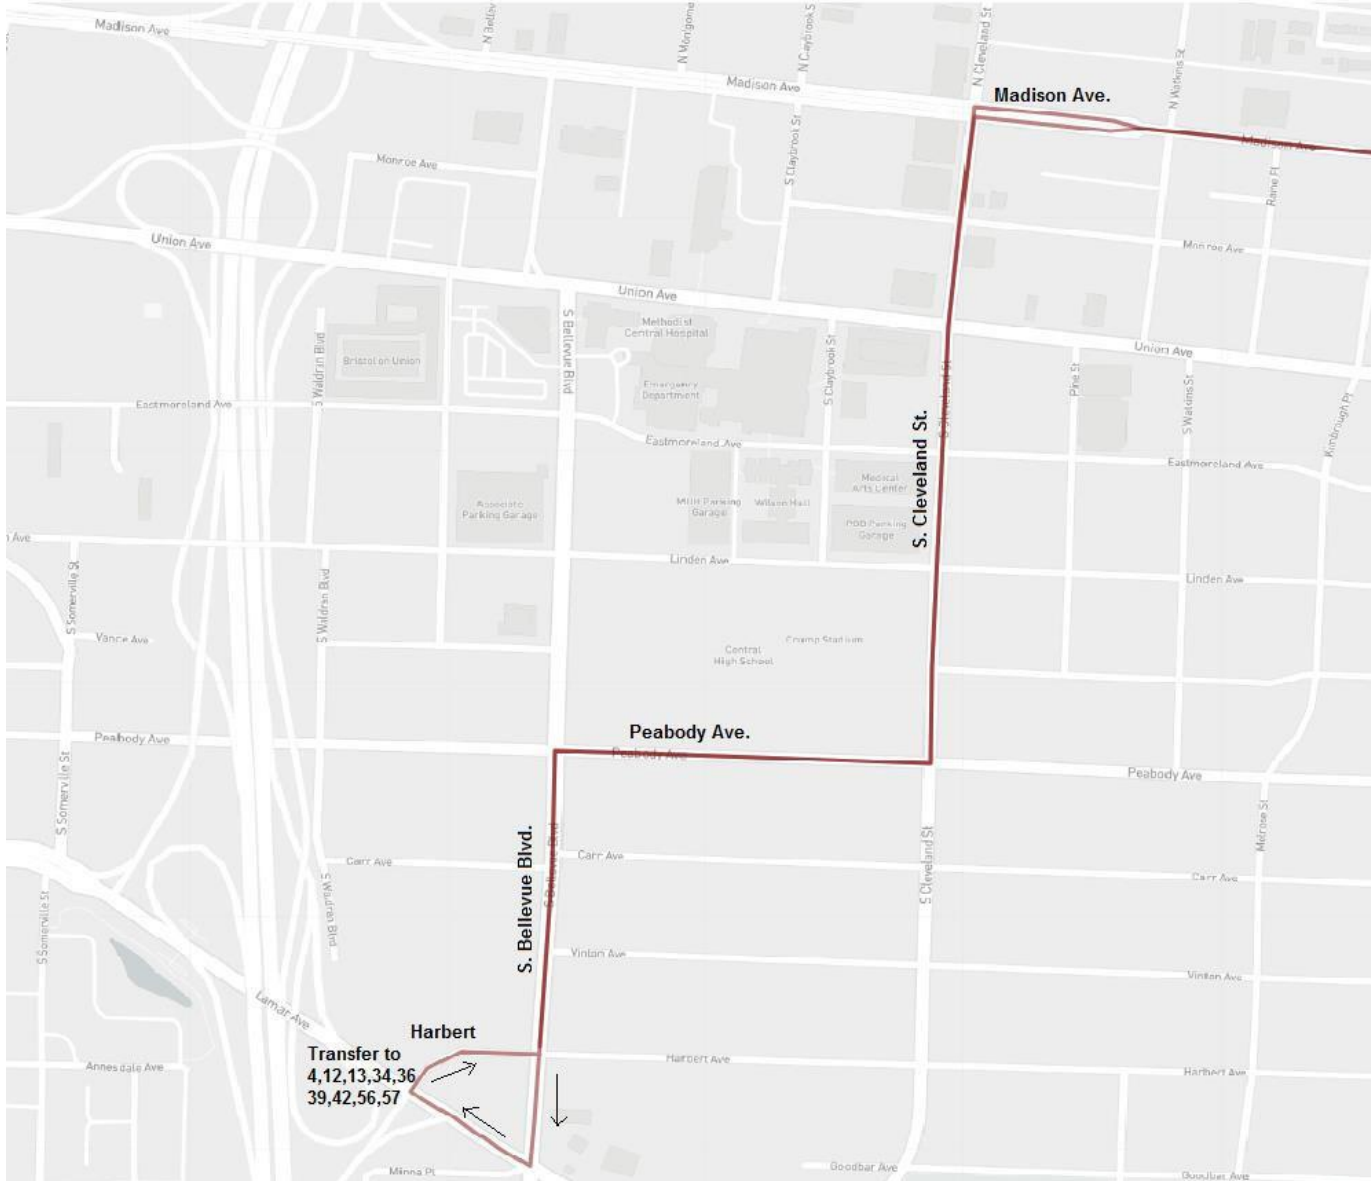

# St. Jude Marathon Detour

## Route 2 Detour

**Effective: Saturday,**  
December 2, 2023 at 7:00 AM  
to 3:00 PM

#### Route 2 Outbound

Start at Harbert and Bellevue  
Left on Bellevue  
Right on Peabody  
Left on Cleveland  
Right on Madison  
Continue regular route

#### Route 2 Inbound

Head west on Madison  
Left on Cleveland  
Right on Peabody  
Left on Bellevue  
Right on Lamar  
Right on Harbert

**Connecting routes:**  
**4,12,13,34,36,39,42,56,57**