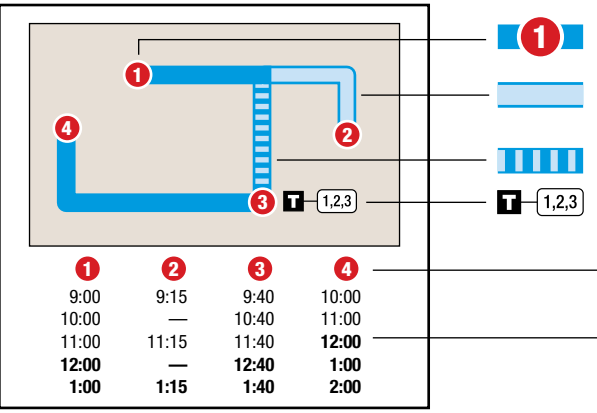

Route schedules may be subject to change without notice.

INSTRUCTIONS

- 1** The bus stops at this location at listed times. Look for the column of times below the matching symbol in the schedule.
- Only certain trips operate along this portion of the route. See the schedule for trips that provide service here.
- The bus operates express along this portion of the route.
- Transfer point. Shows where this bus intersects with other routes that are available for transfer.
- The bus stops at the times listed below the numbered symbol. Light times are A.M.; bold times are P.M.
- The timetable shows when the bus is scheduled to depart. Actual departure times may vary and depend upon traffic and weather conditions. Arrive at the bus stop about 10 minutes early to avoid missing the bus.